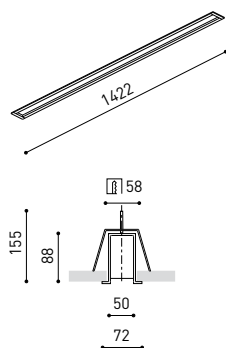

DIMENSIONS

ACCESSORIES

CUSTOM ACCESSORIES

Name	FIFTY RECESSED CUSTOM 150 4000K WT
Reference	A2311312WT
Color	Textured white
RAL	9016
Category	CUSTOM SYSTEMS

PRODUCT

FIFTY RECESSED CUSTOM 150 4000K WT  
 A2311312WT  
 Textured white  
 9016  
 CUSTOM SYSTEMS

OTHER DATA

Ingress Protection	IP20
Recess measurements	1432 × 58 mm.
Diffuser included	Yes
Weight	5920 g.
Packaged weight	8170 g.
Packaging dimensions	Ø168 × 1590 mm
Units per package	1
Materials	Aluminium / Polycarbonate

Fifty Custom, is Arkoslight's profile solution for surface, recessed, suspension or wall applications for lighting projects where a very specific length is required. A tailored suit.

POLAR DIAGRAM

CONICAL DIAGRAM

FIFTY 2 End Cap Kit Recessed	1050-00-20-   WT   NT
FIFTY Straight Joiner	1050-01-80
FIFTY Power Line	A231-00-00

COLOUR | WT □ RAL 9016 | NT ■ RAL 9005 |

MATERIAL |  AL |