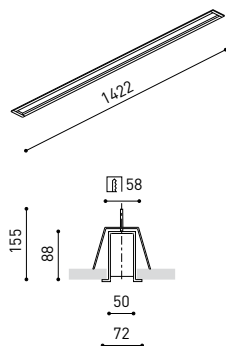

DIMENSIONS

ACCESSORIES

CUSTOM ACCESSORIES

Name	FIFTY RECESSED CUSTOM 150 DIM DALI/PUSH 3000K NT
Reference	A2311321NT
Color	Textured black
RAL	9005
Category	CUSTOM SYSTEMS

PRODUCT

Name	FIFTY RECESSED CUSTOM 150 DIM DALI/PUSH 3000K NT
Reference	A2311321NT
Color	Textured black
RAL	9005
Category	CUSTOM SYSTEMS

OTHER DATA

Ingress Protection	IP20
Recess measurements	1432 x 58 mm.
Diffuser included	Yes
Weight	5920 g.
Packaged weight	8170 g.
Packaging dimensions	Ø168 x 1590 mm
Units per package	1
Materials	Aluminium / Polycarbonate

Fifty Custom, is Arkoslight's profile solution for surface, recessed, suspension or wall applications for lighting projects where a very specific length is required. A tailored suit.

POLAR DIAGRAM

CONICAL DIAGRAM

FIFTY 2 End Cap Kit Recessed	1050-00-20- WT NT
FIFTY Straight Joiner	1050-01-80
FIFTY Power Line	A231-00-00

COLOUR | WT □ RAL 9016 | NT ■ RAL 9005 |

MATERIAL |  AL |