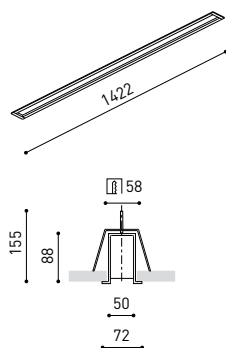

DIMENSIONS

ACCESSORIES

CUSTOM ACCESSORIES

Name	FIFTY RECESSED CUSTOM 150 DIM DALI/PUSH 3000K WT
Reference	A2311321WT
Color	Textured white
RAL	9016
Category	CUSTOM SYSTEMS

PRODUCT

Name	FIFTY RECESSED CUSTOM 150 DIM DALI/PUSH 3000K WT
Reference	A2311321WT
Color	Textured white
RAL	9016
Category	CUSTOM SYSTEMS

OTHER DATA

Ingress Protection	IP20
Recess measurements	1432 x 58 mm.
Diffuser included	Yes
Weight	5920 g.
Packaged weight	8170 g.
Packaging dimensions	Ø168 x 1590 mm
Units per package	1
Materials	Aluminium / Polycarbonate

Fifty Custom, is Arkoslight's profile solution for surface, recessed, suspension or wall applications for lighting projects where a very specific length is required. A tailored suit.

POLAR DIAGRAM

CONICAL DIAGRAM

FIFTY 2 End Cap Kit Recessed	1050-00-20-   WT   NT
FIFTY Straight Joiner	1050-01-80
FIFTY Power Line	A231-00-00

COLOUR | WT □ RAL 9016 | NT ■ RAL 9005 |

MATERIAL |  AL |