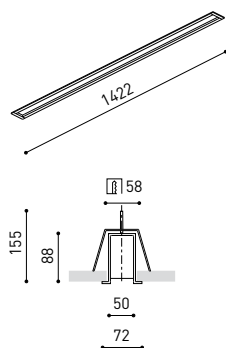

DIMENSIONS

ACCESSORIES

CUSTOM ACCESSORIES

Name	FIFTY RECESSED CUSTOM 150 DIM DALI/PUSH 4000K WT
Reference	A2311322WT
Color	Textured white
RAL	9016
Category	CUSTOM SYSTEMS

PRODUCT

Name	FIFTY RECESSED CUSTOM 150 DIM DALI/PUSH 4000K WT
Reference	A2311322WT
Color	Textured white
RAL	9016
Category	CUSTOM SYSTEMS

OTHER DATA

Ingress Protection	IP20
Recess measurements	1432 x 58 mm.
Diffuser included	Yes
Weight	5920 g.
Packaged weight	8170 g.
Packaging dimensions	Ø168 x 1590 mm
Units per package	1
Materials	Aluminium / Polycarbonate

Fifty Custom, is Arkoslight's profile solution for surface, recessed, suspension or wall applications for lighting projects where a very specific length is required. A tailored suit.

POLAR DIAGRAM

CONICAL DIAGRAM

FIFTY 2 End Cap Kit Recessed	1050-00-20-   WT   NT
FIFTY Straight Joiner	1050-01-80
FIFTY Power Line	A231-00-00

COLOUR | WT □ RAL 9016 | NT ■ RAL 9005 |

MATERIAL |  AL |