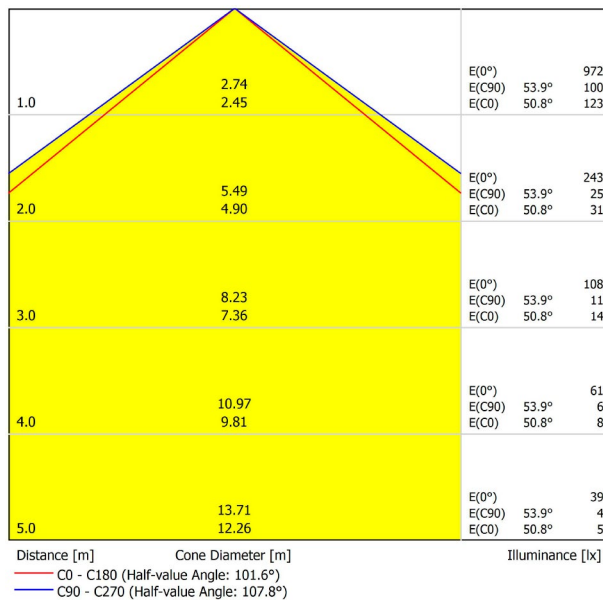

CONICAL DIAGRAM