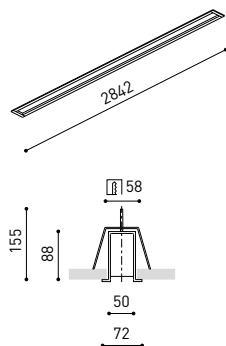

DIMENSIONS

ACCESSORIES

CUSTOM ACCESSORIES

Name	FIFTY RECESSED CUSTOM 300 3000K NT
Reference	A2311411NT
Color	Textured black
RAL	9005
Category	CUSTOM SYSTEMS

PRODUCT

FIFTY RECESSED CUSTOM 300 3000K NT
A2311411NT
Textured black
9005
CUSTOM SYSTEMS

OTHER DATA

Ingress Protection	IP20
Recess measurements	2852 × 58 mm.
Diffuser included	Yes
Weight	11830 g.
Packaged weight	16230 g.
Packaging dimensions	Ø168 × 3005 mm
Units per package	1
Materials	Aluminium / Polycarbonate

Fifty Custom, is Arkoslight's profile solution for surface, recessed, suspension or wall applications for lighting projects where a very specific length is required. A tailored suit.

POLAR DIAGRAM

CONICAL DIAGRAM

FIFTY 2 End Cap Kit Recessed	1050-00-20- WT NT
FIFTY Straight Joiner	1050-01-80
FIFTY Power Line	A231-00-00

COLOUR | WT □ RAL 9016 | NT ■ RAL 9005 |

MATERIAL |  AL |