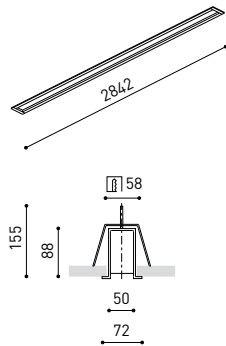

DIMENSIONS

ACCESSORIES

CUSTOM ACCESSORIES

Name	FIFTY RECESSED CUSTOM 300 3000K WT
Reference	A2311411WT
Color	Textured white
RAL	9016
Category	CUSTOM SYSTEMS

LIGHTING INFORMATION

Light source	LED
Gross luminous flux	7300 Lm
Power	51 W
Power values of the system	60,00 W
Colour temperature	3000 K
Colour Rendering Index	CRI>90
Chromatic stability	MacAdam Step 2
Light beam angle	102°
Lighting efficiency	70%
Efficacy	143 Lm/W
Current intensity	600 mA
Control through bluetooth	Please Consult
Driver	Included - Fast Connect
Electrical insulation class	⊕
Voltage	220 V/240 V
Frequency	50/60 Hz
Energy efficiency	A+
LED lifespan	L80B10 (Tc=80°C) >60.000h

OTHER DATA

Ingress Protection	IP20
Recess measurements	2852 × 58 mm.
Diffuser included	Yes
Weight	11830 g.
Packaged weight	16230 g.
Packaging dimensions	Ø168 × 3005 mm
Units per package	1
Materials	Aluminium / Polycarbonate

Fifty Custom, is Arkoslight's profile solution for surface, recessed, suspension or wall applications for lighting projects where a very specific length is required. A tailored suit.

POLAR DIAGRAM

CONICAL DIAGRAM

FIFTY 2 End Cap Kit Recessed	1050-00-20- WT NT
FIFTY Straight Joiner	1050-01-80
FIFTY Power Line	A231-00-00

COLOUR | WT □ RAL 9016 | NT ■ RAL 9005 |

MATERIAL |  AL |