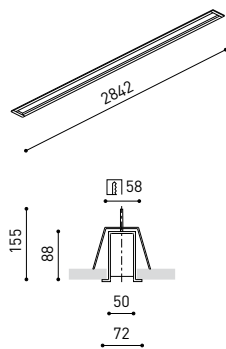

DIMENSIONS

ACCESSORIES

CUSTOM ACCESSORIES

| | |
|-----------|------------------------------------|
| Name | FIFTY RECESSED CUSTOM 300 4000K NT |
| Reference | A2311412NT |
| Color | Textured black |
| RAL | 9005 |
| Category | CUSTOM SYSTEMS |

OTHER DATA

| | |
|----------------------|---------------------------|
| Ingress Protection | IP20 |
| Recess measurements | 2852 × 58 mm. |
| Diffuser included | Yes |
| Weight | 11830 g. |
| Packaged weight | 16230 g. |
| Packaging dimensions | Ø168 × 3005 mm |
| Units per package | 1 |
| Materials | Aluminium / Polycarbonate |

Fifty Custom, is Arkoslight's profile solution for surface, recessed, suspension or wall applications for lighting projects where a very specific length is required. A tailored suit.

POLAR DIAGRAM

CONICAL DIAGRAM

| | |
|------------------------------|-----------------------|
| FIFTY 2 End Cap Kit Recessed | 1050-00-20- WT NT |
| FIFTY Straight Joiner | 1050-01-80 |
| FIFTY Power Line | A231-00-00 |

COLOUR | WT □ RAL 9016 | NT ■ RAL 9005 |