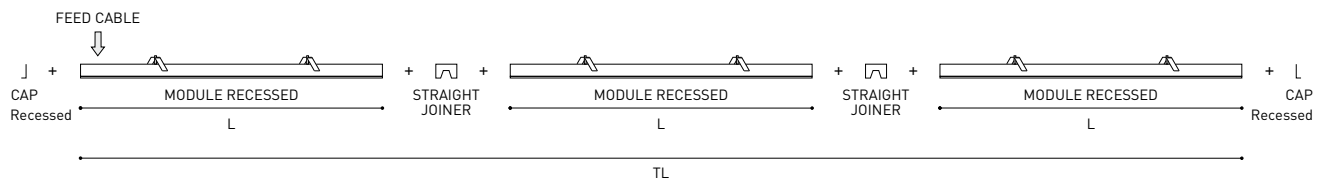

FIFTY 2 End Cap Kit Recessed	1050-00-20- | WT | NT |
FIFTY Straight Joiner	1050-01-80
FIFTY Power Line	A231-00-00

COLOUR | WT □ RAL 9016 | NT ■ RAL 9005 |

MATERIAL | AL |