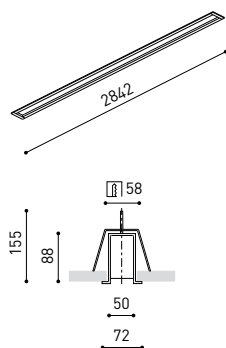

DIMENSIONS

ACCESSORIES

CUSTOM ACCESSORIES

Name	FIFTY RECESSED CUSTOM 300 4000K WT
Reference	A2311412WT
Color	Textured white
RAL	9016
Category	CUSTOM SYSTEMS

LIGHTING INFORMATION

Light source	LED
Gross luminous flux	7500 Lm
Power	51 W
Power values of the system	60,00 W
Colour temperature	4000 K
Colour Rendering Index	CRI>90
Chromatic stability	MacAdam Step 2
Light beam angle	102°
Lighting efficiency	70%
Efficacy	147 Lm/W
Current intensity	600 mA
Control through bluetooth	Please Consult
Driver	Included - Fast Connect
Electrical insulation class	⊕
Voltage	220 V/240 V
Frequency	50/60 Hz
Energy efficiency	A+
LED lifespan	L80B10 (Tc=80°C) >60.000h

OTHER DATA

Ingress Protection	IP20
Recess measurements	2852 × 58 mm.
Diffuser included	Yes
Weight	11830 g.
Packaged weight	16230 g.
Packaging dimensions	Ø168 × 3005 mm
Units per package	1
Materials	Aluminium / Polycarbonate

Fifty Custom, is Arkoslight's profile solution for surface, recessed, suspension or wall applications for lighting projects where a very specific length is required. A tailored suit.

POLAR DIAGRAM

CONICAL DIAGRAM

FIFTY 2 End Cap Kit Recessed	1050-00-20-   WT   NT
FIFTY Straight Joiner	1050-01-80
FIFTY Power Line	A231-00-00

COLOUR | WT □ RAL 9016 | NT ■ RAL 9005 |

MATERIAL |  AL |