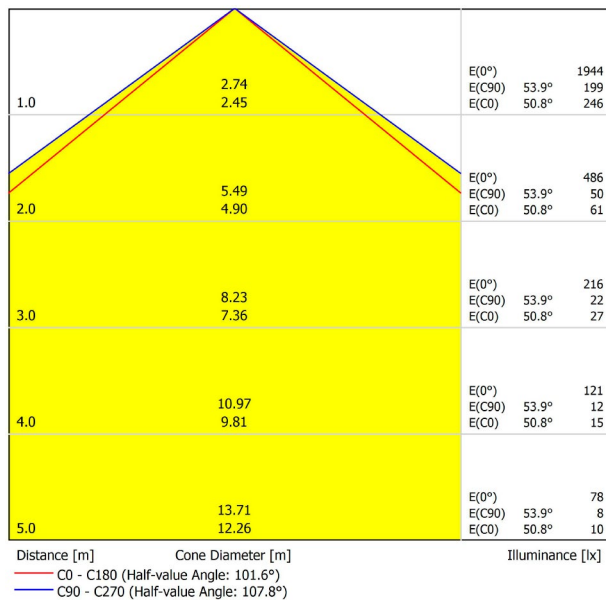

CONICAL DIAGRAM