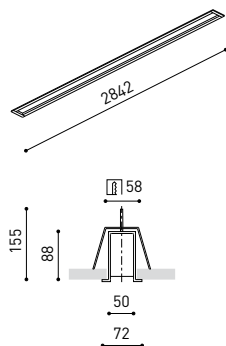

DIMENSIONS

ACCESSORIES

CUSTOM ACCESSORIES

Name	FIFTY RECESSED CUSTOM 300 DIM DALI/PUSH 3000K NT
Reference	A2311421NT
Color	Textured black
RAL	9005
Category	CUSTOM SYSTEMS

PRODUCT

Name	FIFTY RECESSED CUSTOM 300 DIM DALI/PUSH 3000K NT
Reference	A2311421NT
Color	Textured black
RAL	9005
Category	CUSTOM SYSTEMS

OTHER DATA

Ingress Protection	IP20
Recess measurements	2852 x 58 mm.
Diffuser included	Yes
Weight	11830 g.
Packaged weight	16230 g.
Packaging dimensions	Ø168 x 3005 mm
Units per package	1
Materials	Aluminium / Polycarbonate

Fifty Custom, is Arkoslight's profile solution for surface, recessed, suspension or wall applications for lighting projects where a very specific length is required. A tailored suit.

POLAR DIAGRAM

CONICAL DIAGRAM

FIFTY 2 End Cap Kit Recessed	1050-00-20- WT NT
FIFTY Straight Joiner	1050-01-80
FIFTY Power Line	A231-00-00

COLOUR | WT □ RAL 9016 | NT ■ RAL 9005 |

MATERIAL |  AL |