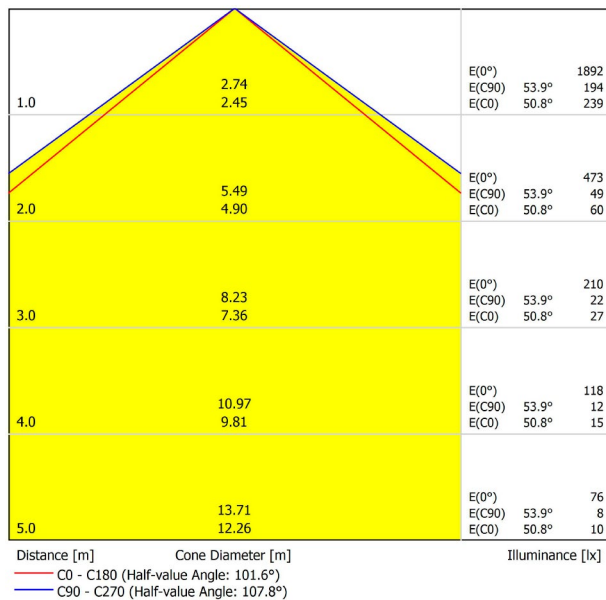

CONICAL DIAGRAM