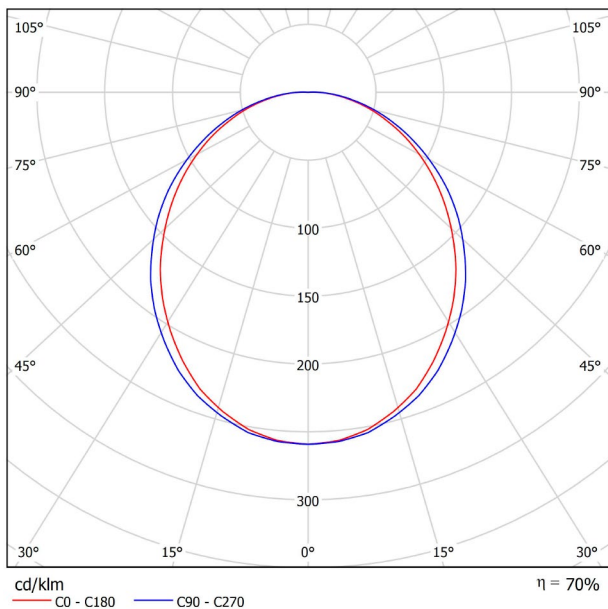

POLAR DIAGRAM