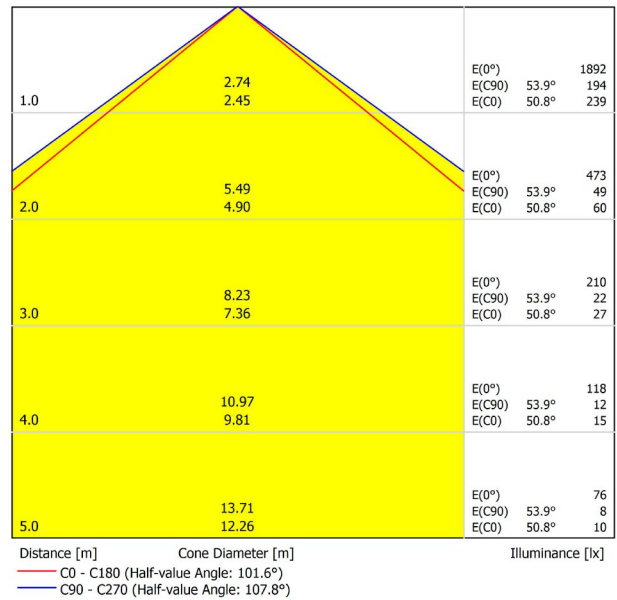

CONICAL DIAGRAM