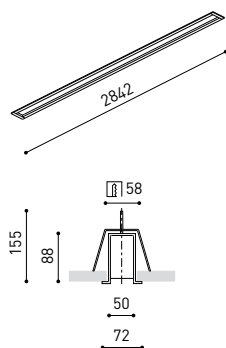

DIMENSIONS

ACCESSORIES

CUSTOM ACCESSORIES

Name	FIFTY RECESSED CUSTOM 300 DIM DALI/PUSH 3000K WT
Reference	A2311421WT
Color	Textured white
RAL	9016
Category	CUSTOM SYSTEMS

LIGHTING INFORMATION

Light source	LED
Gross luminous flux	7300 Lm
Power	51 W
Power values of the system	57,95 W
Colour temperature	3000 K
Colour Rendering Index	CRI>90
Chromatic stability	MacAdam Step 2
Light beam angle	102°
Lighting efficiency	70%
Efficacy	143 Lm/W
Current intensity	600 mA
Dimming	DALI / Push
Control through bluetooth	Please Consult
Driver	Included - Fast Connect
Electrical insulation class	⊕
Voltage	220 V/240 V
Frequency	50/60 Hz
Energy efficiency	A+
LED lifespan	L80B10 (Tc=80°C) >60.000h

OTHER DATA

Ingress Protection	IP20
Recess measurements	2852 x 58 mm.
Diffuser included	Yes
Weight	11830 g.
Packaged weight	16230 g.
Packaging dimensions	Ø168 x 3005 mm
Units per package	1
Materials	Aluminium / Polycarbonate

Fifty Custom, is Arkoslight's profile solution for surface, recessed, suspension or wall applications for lighting projects where a very specific length is required. A tailored suit.

POLAR DIAGRAM

CONICAL DIAGRAM

FIFTY 2 End Cap Kit Recessed	1050-00-20-   WT   NT
FIFTY Straight Joiner	1050-01-80
FIFTY Power Line	A231-00-00

COLOUR | WT □ RAL 9016 | NT ■ RAL 9005 |

MATERIAL |  AL |