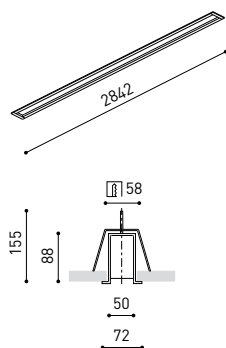

DIMENSIONS

ACCESSORIES

CUSTOM ACCESSORIES

Name	FIFTY RECESSED CUSTOM 300 DIM DALI/PUSH 4000K NT
Reference	A2311422NT
Color	Textured black
RAL	9005
Category	CUSTOM SYSTEMS

PRODUCT

Name	FIFTY RECESSED CUSTOM 300 DIM DALI/PUSH 4000K NT
Reference	A2311422NT
Color	Textured black
RAL	9005
Category	CUSTOM SYSTEMS

OTHER DATA

Ingress Protection	IP20
Recess measurements	2852 x 58 mm.
Diffuser included	Yes
Weight	11830 g.
Packaged weight	16230 g.
Packaging dimensions	Ø168 x 3005 mm
Units per package	1
Materials	Aluminium / Polycarbonate

Fifty Custom, is Arkoslight's profile solution for surface, recessed, suspension or wall applications for lighting projects where a very specific length is required. A tailored suit.

POLAR DIAGRAM

CONICAL DIAGRAM

FIFTY 2 End Cap Kit Recessed	1050-00-20- WT NT
FIFTY Straight Joiner	1050-01-80
FIFTY Power Line	A231-00-00

COLOUR | WT □ RAL 9016 | NT ■ RAL 9005 |

MATERIAL |  AL |