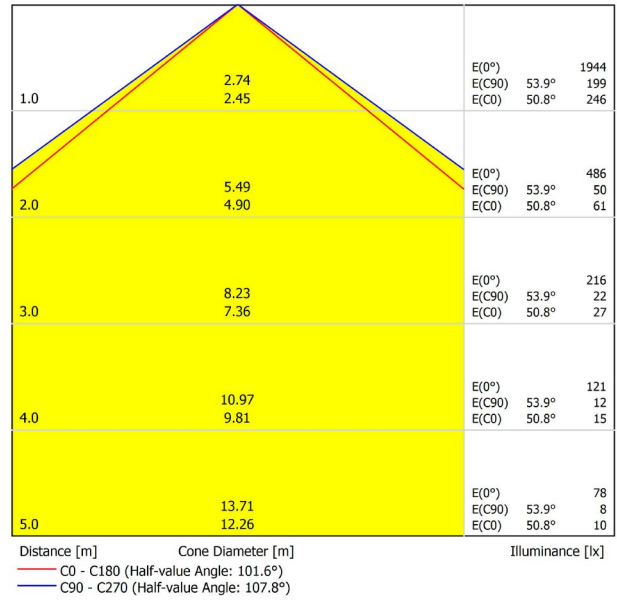

CONICAL DIAGRAM