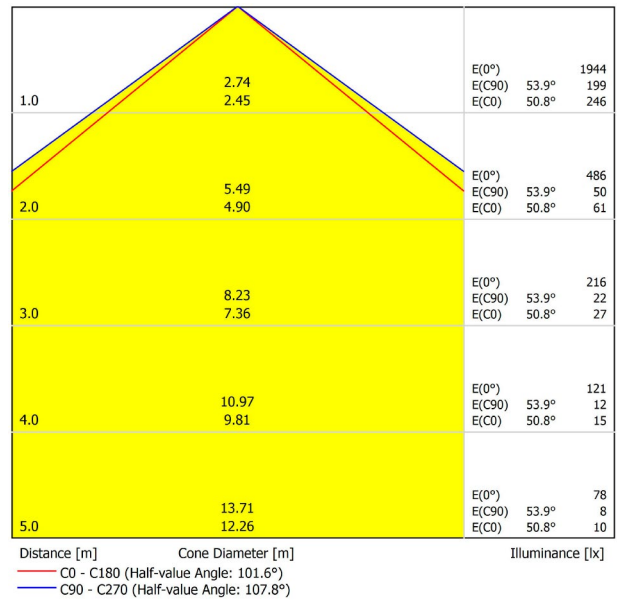

CONICAL DIAGRAM