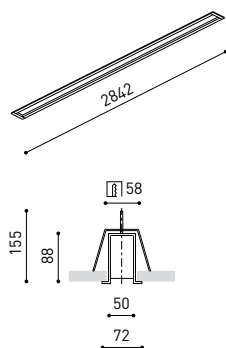

DIMENSIONS

ACCESSORIES

CUSTOM ACCESSORIES

Name	FIFTY RECESSED CUSTOM 300 DIM DALI/PUSH 4000K WT
Reference	A2311422WT
Color	Textured white
RAL	9016
Category	CUSTOM SYSTEMS

PRODUCT

Name	FIFTY RECESSED CUSTOM 300 DIM DALI/PUSH 4000K WT
Reference	A2311422WT
Color	Textured white
RAL	9016
Category	CUSTOM SYSTEMS

OTHER DATA

Ingress Protection	IP20
Recess measurements	2852 x 58 mm.
Diffuser included	Yes
Weight	11830 g.
Packaged weight	16230 g.
Packaging dimensions	Ø168 x 3005 mm
Units per package	1
Materials	Aluminium / Polycarbonate

Fifty Custom, is Arkoslight's profile solution for surface, recessed, suspension or wall applications for lighting projects where a very specific length is required. A tailored suit.

POLAR DIAGRAM

CONICAL DIAGRAM

FIFTY 2 End Cap Kit Recessed	1050-00-20- WT NT
FIFTY Straight Joiner	1050-01-80
FIFTY Power Line	A231-00-00

COLOUR | WT □ RAL 9016 | NT ■ RAL 9005 |

MATERIAL |  AL |