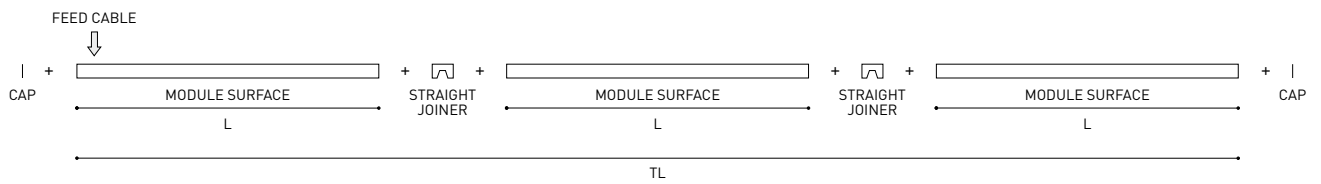

FIFTY 2 End Cap Kit	1050-00-10- | WT | NT |
FIFTY Straight Joiner	1050-01-80
FIFTY Power Line	A231-00-00

COLOUR | WT □ RAL 9016 | NT ■ RAL 9005 |

MATERIAL | AL |