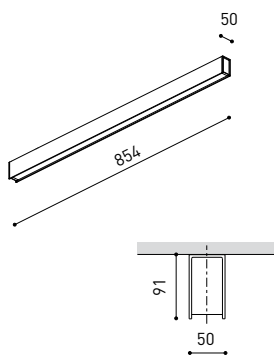

DIMENSIONS

ACCESSORIES

CUSTOM ACCESSORIES

Name	FIFTY SURFACE CUSTOM 90 4000K WT
Reference	A2321112WT
Color	Textured white
RAL	9016
Category	CUSTOM SYSTEMS

PRODUCT

Light source	LED
Gross luminous flux	2250 Lm
Power	15,3 W
Power values of the system	18,00 W
Colour temperature	4000 K
Colour Rendering Index	CRI>90
Chromatic stability	MacAdam Step 2
Light beam angle	102°
Lighting efficiency	70%
Efficacy	147 Lm/W
Current intensity	600 mA
Control through bluetooth	Please Consult
Driver	Included - Fast Connect
Electrical insulation class	⊕
Voltage	220 V/240 V
Frequency	50/60 Hz
Energy efficiency	A+
LED lifespan	L80B10 (Tc=80°C) >60.000h

LIGHTING INFORMATION

Ingress Protection	IP20
Diffuser included	Yes
Weight	3550 g.
Packaged weight	4620 g.
Packaging dimensions	Ø128 × 1000 mm
Units per package	1
Materials	Aluminium / Polycarbonate

OTHER DATA

Fifty Custom, is Arkoslight's profile solution for surface, recessed, suspension or wall applications for lighting projects where a very specific length is required. A tailored suit.

POLAR DIAGRAM

CONICAL DIAGRAM

FIFTY 2 End Cap Kit	1050-00-10-   WT   NT
FIFTY Straight Joiner	1050-01-80
FIFTY Power Line	A231-00-00

COLOUR | WT □ RAL 9016 | NT ■ RAL 9005 |

MATERIAL |  AL |