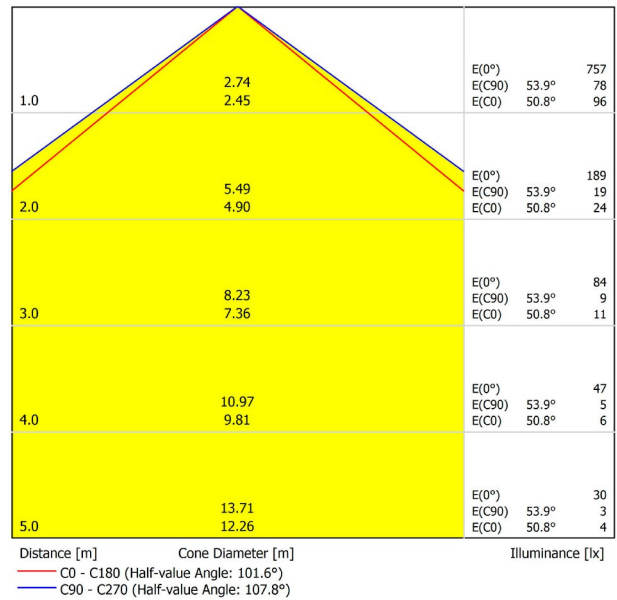

CONICAL DIAGRAM