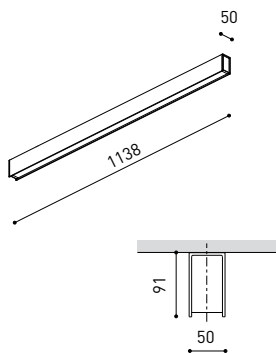

DIMENSIONS

ACCESSORIES

CUSTOM ACCESSORIES

| | |
|-----------|-----------------------------------|
| Name | FIFTY SURFACE CUSTOM 120 3000K WT |
| Reference | A2321211WT |
| Color | Textured white |
| RAL | 9016 |
| Category | CUSTOM SYSTEMS |

PRODUCT

FIFTY SURFACE CUSTOM 120 3000K WT
A2321211WT
Textured white
9016
CUSTOM SYSTEMS

LIGHTING INFORMATION

| | |
|-----------------------------|---------------------------|
| Light source | LED |
| Gross luminous flux | 2920 Lm |
| Power | 20,4 W |
| Power values of the system | 24,00 W |
| Colour temperature | 3000 K |
| Colour Rendering Index | CRI>90 |
| Chromatic stability | MacAdam Step 2 |
| Light beam angle | 102° |
| Lighting efficiency | 70% |
| Efficacy | 143 Lm/W |
| Current intensity | 600 mA |
| Control through bluetooth | Please Consult |
| Driver | Included - Fast Connect |
| Electrical insulation class | ⊕ |
| Voltage | 220 V/240 V |
| Frequency | 50/60 Hz |
| Energy efficiency | A+ |
| LED lifespan | L80B10 (Tc=80°C) >60.000h |

OTHER DATA

| | |
|----------------------|---------------------------|
| Ingress Protection | IP20 |
| Diffuser included | Yes |
| Weight | 4730 g. |
| Packaged weight | 6150 g. |
| Packaging dimensions | Ø128 × 1570 mm |
| Units per package | 1 |
| Materials | Aluminium / Polycarbonate |

Fifty Custom, is Arkoslight's profile solution for surface, recessed, suspension or wall applications for lighting projects where a very specific length is required. A tailored suit.

POLAR DIAGRAM

CONICAL DIAGRAM