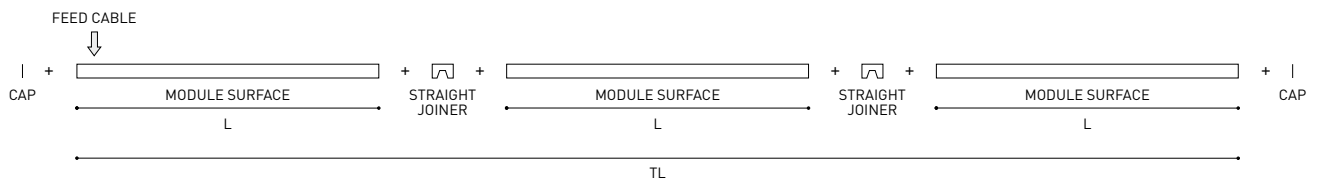

FIFTY 2 End Cap Kit	1050-00-10- | WT | NT |
FIFTY Straight Joiner	1050-01-80
FIFTY Power Line	A231-00-00

COLOUR | WT □ RAL 9016 | NT ■ RAL 9005 |

MATERIAL | AL |