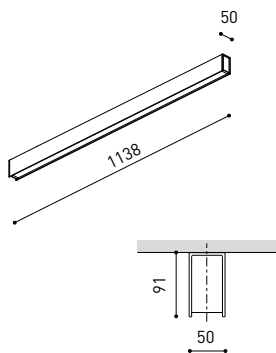

DIMENSIONS

ACCESSORIES

CUSTOM ACCESSORIES

Name	FIFTY SURFACE CUSTOM 120 4000K NT
Reference	A2321212NT
Color	Textured black
RAL	9005
Category	CUSTOM SYSTEMS

PRODUCT

Light source	LED
Gross luminous flux	3000 Lm
Power	20,4 W
Power values of the system	24,00 W
Colour temperature	4000 K
Colour Rendering Index	CRI>90
Chromatic stability	MacAdam Step 2
Light beam angle	102°
Lighting efficiency	70%
Efficacy	147 Lm/W
Current intensity	600 mA
Control through bluetooth	Please Consult
Driver	Included - Fast Connect
Electrical insulation class	⊕
Voltage	220 V/240 V
Frequency	50/60 Hz
Energy efficiency	A+
LED lifespan	L80B10 (Tc=80°C) >60.000h

LIGHTING INFORMATION

Ingress Protection	IP20
Diffuser included	Yes
Weight	4730 g.
Packaged weight	6150 g.
Packaging dimensions	Ø128 × 1570 mm
Units per package	1
Materials	Aluminium / Polycarbonate

OTHER DATA

Fifty Custom, is Arkoslight's profile solution for surface, recessed, suspension or wall applications for lighting projects where a very specific length is required. A tailored suit.

POLAR DIAGRAM

CONICAL DIAGRAM

FIFTY 2 End Cap Kit	1050-00-10-   WT   NT
FIFTY Straight Joiner	1050-01-80
FIFTY Power Line	A231-00-00

COLOUR | WT □ RAL 9016 | NT ■ RAL 9005 |

MATERIAL |  AL |