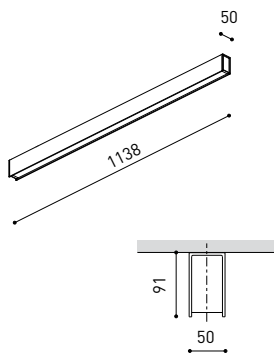

DIMENSIONS

ACCESSORIES

CUSTOM ACCESSORIES

Name	FIFTY SURFACE CUSTOM 120 DIM DALI/PUSH 4000K WT
Reference	A2321222WT
Color	Textured white
RAL	9016
Category	CUSTOM SYSTEMS

PRODUCT

Name	FIFTY SURFACE CUSTOM 120 DIM DALI/PUSH 4000K WT
Reference	A2321222WT
Color	Textured white
RAL	9016
Category	CUSTOM SYSTEMS

OTHER DATA

Ingress Protection	IP20
Diffuser included	Yes
Weight	4730 g.
Packaged weight	6150 g.
Packaging dimensions	Ø128 × 2985 mm
Units per package	1
Materials	Aluminium / Polycarbonate

Fifty Custom, is Arkoslight's profile solution for surface, recessed, suspension or wall applications for lighting projects where a very specific length is required. A tailored suit.

POLAR DIAGRAM

CONICAL DIAGRAM

FIFTY 2 End Cap Kit	1050-00-10- WT NT
FIFTY Straight Joiner	1050-01-80
FIFTY Power Line	A231-00-00

COLOUR | WT □ RAL 9016 | NT ■ RAL 9005 |

MATERIAL |  AL |