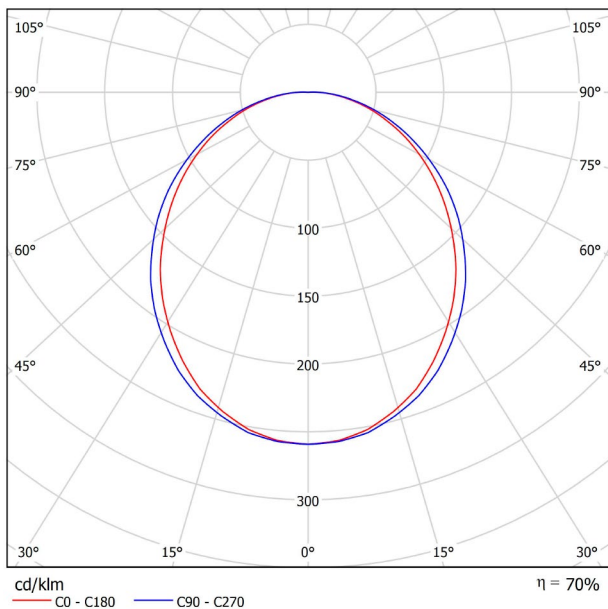

DIMENSIONS

ACCESSORIES

CUSTOM ACCESSORIES

Name	FIFTY SURFACE CUSTOM 120 DIM DALI/PUSH 4000K WT
Reference	A2321222WT
Color	Textured white
RAL	9016
Category	CUSTOM SYSTEMS

PRODUCT

Name	FIFTY SURFACE CUSTOM 120 DIM DALI/PUSH 4000K WT
Reference	A2321222WT
Color	Textured white
RAL	9016
Category	CUSTOM SYSTEMS

LIGHTING INFORMATION

Light source	LED
Gross luminous flux	3000 Lm
Power	20,4 W
Power values of the system	23,18 W
Colour temperature	4000 K
Colour Rendering Index	CRI>90
Chromatic stability	MacAdam Step 2
Light beam angle	102°
Lighting efficiency	70%
Efficacy	147 Lm/W
Current intensity	600 mA
Dimming	DALI / Push
Control through bluetooth	Please Consult
Driver	Included - Fast Connect
Electrical insulation class	⊕
Voltage	220 V/240 V
Frequency	50/60 Hz
Energy efficiency	A+
LED lifespan	L80B10 (Tc=80°C) >60.000h

OTHER DATA

Ingress Protection	IP20
Diffuser included	Yes
Weight	4730 g.
Packaged weight	6150 g.
Packaging dimensions	Ø128 × 2985 mm
Units per package	1
Materials	Aluminium / Polycarbonate

Fifty Custom, is Arkoslight's profile solution for surface, recessed, suspension or wall applications for lighting projects where a very specific length is required. A tailored suit.

POLAR DIAGRAM

CONICAL DIAGRAM

FIFTY 2 End Cap Kit	1050-00-10- WT NT
FIFTY Straight Joiner	1050-01-80
FIFTY Power Line	A231-00-00

COLOUR | WT □ RAL 9016 | NT ■ RAL 9005 |

MATERIAL |  AL |