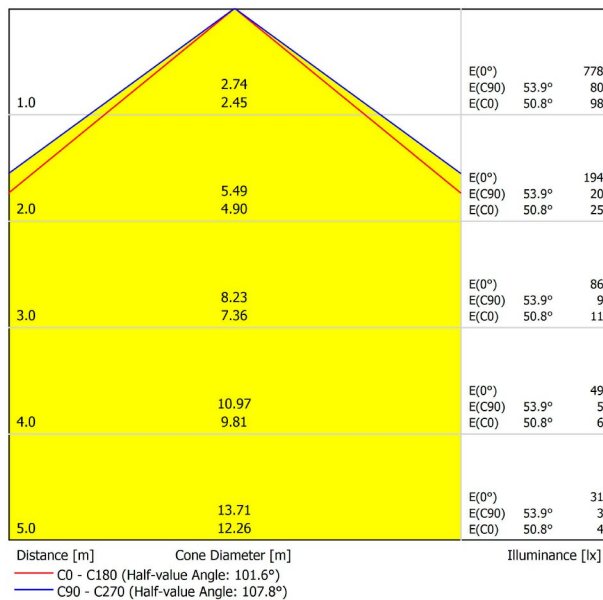

LIGHTING INFORMATION

Light source	LED
Gross luminous flux	3000 Lm
Power	20,4 W
Power values of the system	23,18 W
Colour temperature	4000 K
Colour Rendering Index	CRI>90
Chromatic stability	MacAdam Step 2
Light beam angle	102°
Lighting efficiency	70%
Efficacy	147 Lm/W
Current intensity	600 mA
Dimming	DALI / Push
Control through bluetooth	Please Consult
Driver	Included - Fast Connect
Electrical insulation class	⊕
Voltage	220 V/240 V
Frequency	50/60 Hz
Energy efficiency	A+
LED lifespan	L80B10 (Tc=80°C) >60.000h

OTHER DATA

Ingress Protection	IP20
Diffuser included	Yes
Weight	4730 g.
Packaged weight	6150 g.
Packaging dimensions	Ø128 × 2985 mm
Units per package	1
Materials	Aluminium / Polycarbonate

Fifty Custom, is Arkoslight's profile solution for surface, recessed, suspension or wall applications for lighting projects where a very specific length is required. A tailored suit.

POLAR DIAGRAM

CONICAL DIAGRAM

FIFTY 2 End Cap Kit	1050-00-10- WT NT
FIFTY Straight Joiner	1050-01-80
FIFTY Power Line	A231-00-00

COLOUR | WT □ RAL 9016 | NT ■ RAL 9005 |

MATERIAL |  AL |