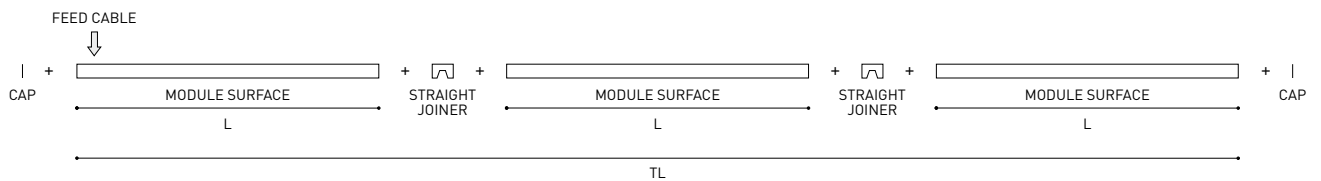

FIFTY 2 End Cap Kit	1050-00-10- | WT | NT |
FIFTY Straight Joiner	1050-01-80
FIFTY Power Line	A231-00-00

COLOUR | WT □ RAL 9016 | NT ■ RAL 9005 |

MATERIAL | AL |