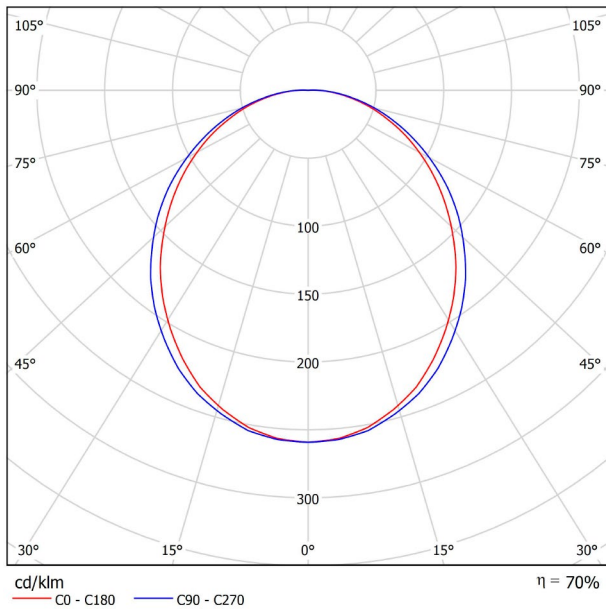

LIGHTING INFORMATION

Light source	LED
Gross luminous flux	3750 Lm
Power	25,5 W
Power values of the system	28,98 W
Colour temperature	4000 K
Colour Rendering Index	CRI>90
Chromatic stability	MacAdam Step 2
Light beam angle	102°
Lighting efficiency	70%
Efficacy	147 Lm/W
Current intensity	600 mA
Dimming	DALI / Push
Control through bluetooth	Please Consult
Driver	Included - Fast Connect
Electrical insulation class	⊕
Voltage	220 V/240 V
Frequency	50/60 Hz
Energy efficiency	A+
LED lifespan	L80B10 (Tc=80°C) >60.000h

OTHER DATA

Ingress Protection	IP20
Diffuser included	Yes
Weight	5920 g.
Packaged weight	7635 g.
Packaging dimensions	Ø128 × 1285 mm
Units per package	1
Materials	Aluminium / Polycarbonate

Fifty Custom, is Arkoslight's profile solution for surface, recessed, suspension or wall applications for lighting projects where a very specific length is required. A tailored suit.

POLAR DIAGRAM

CONICAL DIAGRAM

FIFTY 2 End Cap Kit	1050-00-10- WT NT
FIFTY Straight Joiner	1050-01-80
FIFTY Power Line	A231-00-00

COLOUR | WT □ RAL 9016 | NT ■ RAL 9005 |

MATERIAL |  AL |