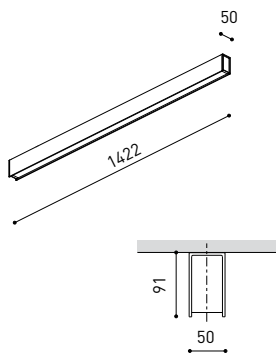

DIMENSIONS

ACCESSORIES

CUSTOM ACCESSORIES

Name	FIFTY SURFACE CUSTOM 150 DIM DALI/PUSH 4000K WT
Reference	A2321322WT
Color	Textured white
RAL	9016
Category	CUSTOM SYSTEMS

PRODUCT

Name	FIFTY SURFACE CUSTOM 150 DIM DALI/PUSH 4000K WT
Reference	A2321322WT
Color	Textured white
RAL	9016
Category	CUSTOM SYSTEMS

OTHER DATA

Ingress Protection	IP20
Diffuser included	Yes
Weight	5920 g.
Packaged weight	7635 g.
Packaging dimensions	Ø128 × 1285 mm
Units per package	1
Materials	Aluminium / Polycarbonate

Fifty Custom, is Arkoslight's profile solution for surface, recessed, suspension or wall applications for lighting projects where a very specific length is required. A tailored suit.

POLAR DIAGRAM

CONICAL DIAGRAM

FIFTY 2 End Cap Kit	1050-00-10- WT NT
FIFTY Straight Joiner	1050-01-80
FIFTY Power Line	A231-00-00

COLOUR | WT □ RAL 9016 | NT ■ RAL 9005 |

MATERIAL |  AL |