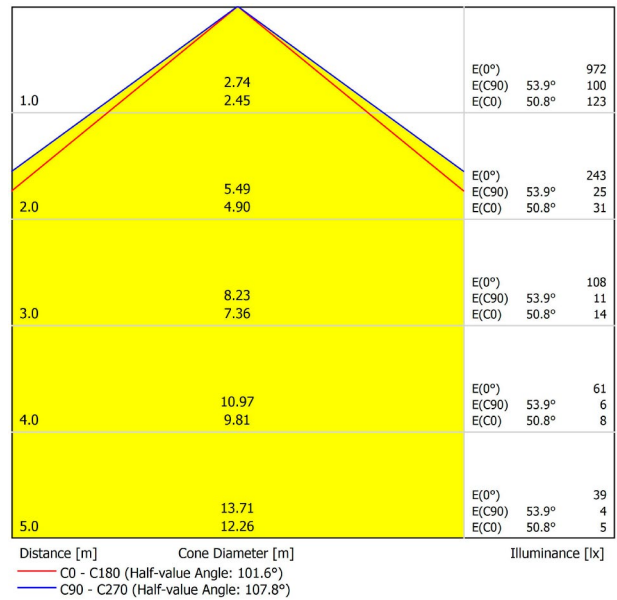

LIGHTING INFORMATION

Light source	LED
Gross luminous flux	3750 Lm
Power	25,5 W
Power values of the system	28,98 W
Colour temperature	4000 K
Colour Rendering Index	CRI>90
Chromatic stability	MacAdam Step 2
Light beam angle	102°
Lighting efficiency	70%
Efficacy	147 Lm/W
Current intensity	600 mA
Dimming	DALI / Push
Control through bluetooth	Please Consult
Driver	Included - Fast Connect
Electrical insulation class	⊕
Voltage	220 V/240 V
Frequency	50/60 Hz
Energy efficiency	A+
LED lifespan	L80B10 (Tc=80°C) >60.000h

OTHER DATA

Ingress Protection	IP20
Diffuser included	Yes
Weight	5920 g.
Packaged weight	7635 g.
Packaging dimensions	Ø128 × 1285 mm
Units per package	1
Materials	Aluminium / Polycarbonate

Fifty Custom, is Arkoslight's profile solution for surface, recessed, suspension or wall applications for lighting projects where a very specific length is required. A tailored suit.

POLAR DIAGRAM

CONICAL DIAGRAM

FIFTY 2 End Cap Kit	1050-00-10- WT NT
FIFTY Straight Joiner	1050-01-80
FIFTY Power Line	A231-00-00

COLOUR | WT □ RAL 9016 | NT ■ RAL 9005 |

MATERIAL |  AL |