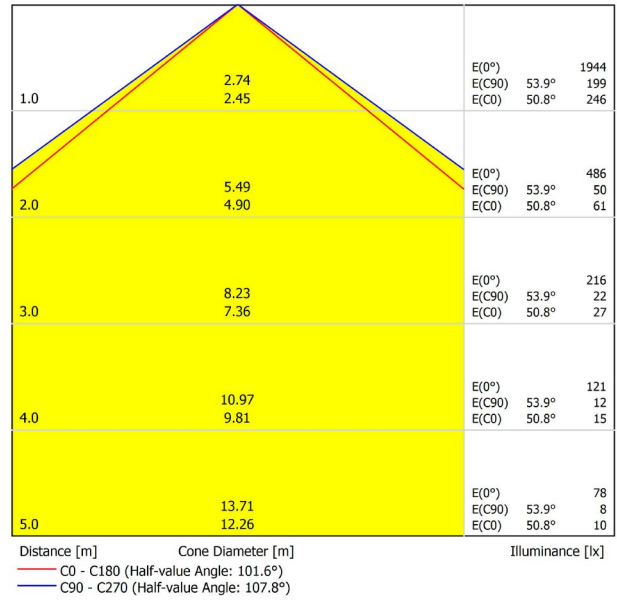

LIGHTING INFORMATION

Light source	LED
Gross luminous flux	7500 Lm
Power	51 W
Power values of the system	57,95 W
Colour temperature	4000 K
Colour Rendering Index	CRI>90
Chromatic stability	MacAdam Step 2
Light beam angle	102°
Lighting efficiency	70%
Efficacy	147 Lm/W
Current intensity	600 mA
Dimming	DALI / Push
Control through bluetooth	Please Consult
Driver	Included - Fast Connect
Electrical insulation class	⊕
Voltage	220 V/240 V
Frequency	50/60 Hz
Energy efficiency	A+
LED lifespan	L80B10 (Tc=80°C) >60.000h

OTHER DATA

Ingress Protection	IP20
Diffuser included	Yes
Weight	11830 g.
Packaged weight	13786 g.
Packaging dimensions	Ø128 × 2985 mm
Units per package	1
Materials	Aluminium / Polycarbonate

Fifty Custom, is Arkoslight's profile solution for surface, recessed, suspension or wall applications for lighting projects where a very specific length is required. A tailored suit.

POLAR DIAGRAM

CONICAL DIAGRAM

FIFTY 2 End Cap Kit	1050-00-10- WT NT
FIFTY Straight Joiner	1050-01-80
FIFTY Power Line	A231-00-00

COLOUR | WT □ RAL 9016 | NT ■ RAL 9005 |

MATERIAL |  AL |