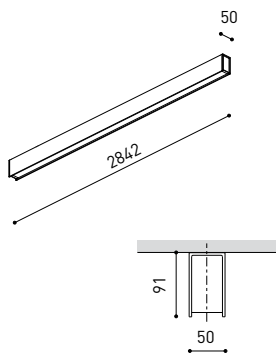

DIMENSIONS

ACCESSORIES

CUSTOM ACCESSORIES

Name	FIFTY SURFACE CUSTOM 300 DIM DALI/PUSH 4000K WT
Reference	A2321422WT
Color	Textured white
RAL	9016
Category	CUSTOM SYSTEMS

PRODUCT

Name	FIFTY SURFACE CUSTOM 300 DIM DALI/PUSH 4000K WT
Reference	A2321422WT
Color	Textured white
RAL	9016
Category	CUSTOM SYSTEMS

OTHER DATA

Ingress Protection	IP20
Diffuser included	Yes
Weight	11830 g.
Packaged weight	13786 g.
Packaging dimensions	Ø128 × 2985 mm
Units per package	1
Materials	Aluminium / Polycarbonate

Fifty Custom, is Arkoslight's profile solution for surface, recessed, suspension or wall applications for lighting projects where a very specific length is required. A tailored suit.

POLAR DIAGRAM

CONICAL DIAGRAM

FIFTY 2 End Cap Kit	1050-00-10- WT NT
FIFTY Straight Joiner	1050-01-80
FIFTY Power Line	A231-00-00

COLOUR | WT □ RAL 9016 | NT ■ RAL 9005 |

MATERIAL |  AL |