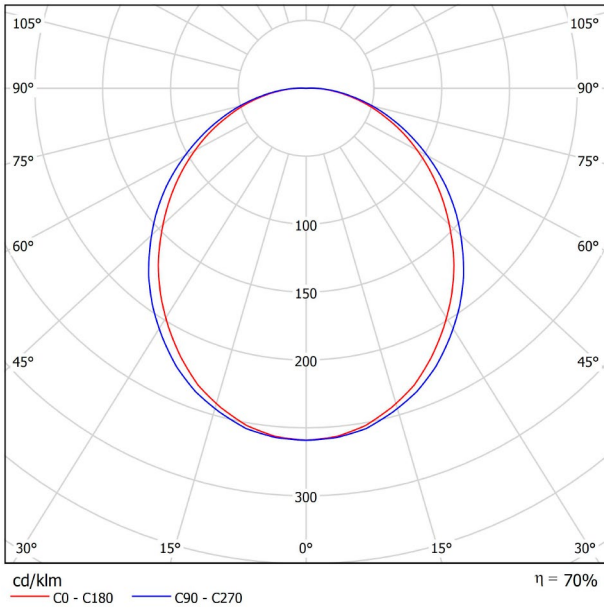

LIGHTING INFORMATION

Light source	LED
Gross luminous flux	7500 Lm
Power	51 W
Power values of the system	57,95 W
Colour temperature	4000 K
Colour Rendering Index	CRI>90
Chromatic stability	MacAdam Step 2
Light beam angle	102°
Lighting efficiency	70%
Efficacy	147 Lm/W
Current intensity	600 mA
Dimming	DALI / Push
Control through bluetooth	Please Consult
Driver	Included - Fast Connect
Electrical insulation class	⊕
Voltage	220 V/240 V
Frequency	50/60 Hz
Energy efficiency	A+
LED lifespan	L80B10 (Tc=80°C) >60.000h

OTHER DATA

Ingress Protection	IP20
Diffuser included	Yes
Weight	11830 g.
Packaged weight	13786 g.
Packaging dimensions	Ø128 × 2985 mm
Units per package	1
Materials	Aluminium / Polycarbonate

Fifty Custom, is Arkoslight's profile solution for surface, recessed, suspension or wall applications for lighting projects where a very specific length is required. A tailored suit.

POLAR DIAGRAM

CONICAL DIAGRAM

FIFTY 2 End Cap Kit	1050-00-10- WT NT
FIFTY Straight Joiner	1050-01-80
FIFTY Power Line	A231-00-00

COLOUR | WT □ RAL 9016 | NT ■ RAL 9005 |

MATERIAL |  AL |