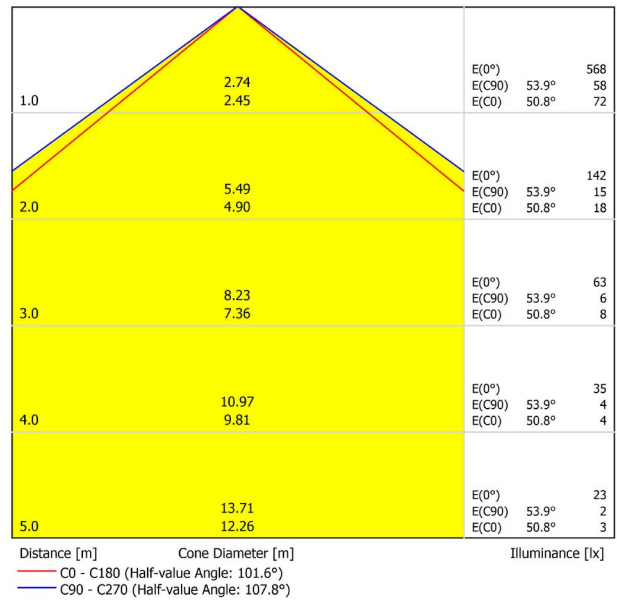

DIMENSIONS

ACCESSORIES

WIRE TRIMLESS ACCESSORY

Name	FIFTY SUSP 90 3000K NT
Reference	A2330111NT
Color	Textured black
RAL	9005
Category	SUSPENSION

PRODUCT

Light source	LED
Gross luminous flux	2190 Lm
Power	15,3 W
Power values of the system	18,00 W
Colour temperature	3000 K
Colour Rendering Index	CRI>90
Chromatic stability	MacAdam Step 2
Light beam angle	102°
Lighting efficiency	70%
Efficacy	143 Lm/W
Current intensity	600 mA
Control through bluetooth	Please Consult
Driver	Included
Electrical insulation class	⊕
Voltage	220 V/240 V
Frequency	50/60 Hz
Energy efficiency	A+
LED lifespan	L80B10 (Tc=80°C) >60.000h

LIGHTING INFORMATION

Ingress Protection	IP20
Cord length	Max. 2 m
Fast adjustment tensioner	Yes
Diffuser included	Yes
Weight	3550 g.
Packaged weight	4990 g.
Packaging dimensions	Ø168 × 1020 mm
Units per package	1
Materials	Aluminium / Polycarbonate

OTHER DATA

Fifty Suspension, is Arkoslight's LED profile for suspension. With its diffuse and longitudinal lighting it remarks the architectonic structure.

POLAR DIAGRAM

CONICAL DIAGRAM

FIFTY SUSPENSION

FEED