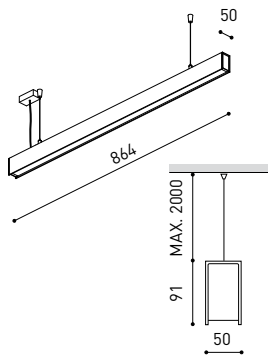

DIMENSIONS

ACCESSORIES

WIRE TRIMLESS ACCESSORY

Name	FIFTY SUSP 90 3000K NT
Reference	A2330111NT
Color	Textured black
RAL	9005
Category	SUSPENSION

PRODUCT

Light source	LED
Gross luminous flux	2190 Lm
Power	15,3 W
Power values of the system	18,00 W
Colour temperature	3000 K
Colour Rendering Index	CRI>90
Chromatic stability	MacAdam Step 2
Light beam angle	102°
Lighting efficiency	70%
Efficacy	143 Lm/W
Current intensity	600 mA
Control through bluetooth	Please Consult
Driver	Included
Electrical insulation class	⊕
Voltage	220 V/240 V
Frequency	50/60 Hz
Energy efficiency	A+
LED lifespan	L80B10 (Tc=80°C) >60.000h

LIGHTING INFORMATION

Ingress Protection	IP20
Cord length	Max. 2 m
Fast adjustment tensioner	Yes
Diffuser included	Yes
Weight	3550 g.
Packaged weight	4990 g.
Packaging dimensions	Ø168 × 1020 mm
Units per package	1
Materials	Aluminium / Polycarbonate