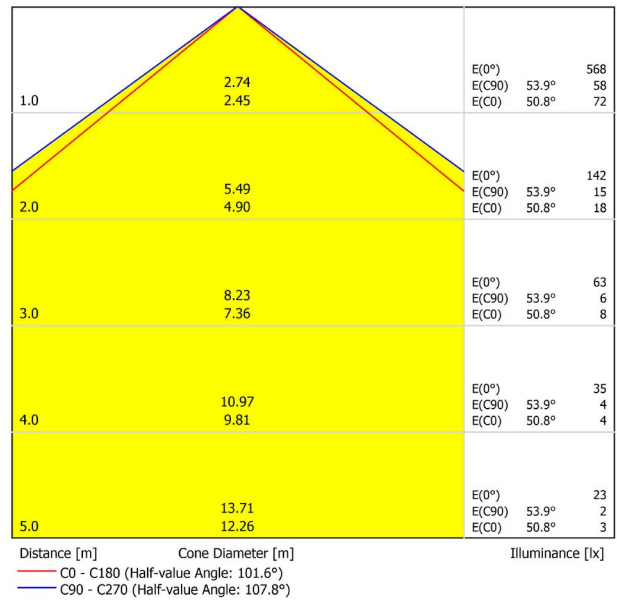

DIMENSIONS

ACCESSORIES

WIRE TRIMLESS ACCESSORY

Name	FIFTY SUSP 90 3000K WT
Reference	A2330111WT
Color	Textured white
RAL	9016
Category	SUSPENSION

PRODUCT

Light source	LED
Gross luminous flux	2190 Lm
Power	15,3 W
Power values of the system	18,00 W
Colour temperature	3000 K
Colour Rendering Index	CRI>90
Chromatic stability	MacAdam Step 2
Light beam angle	102°
Lighting efficiency	70%
Efficacy	143 Lm/W
Current intensity	600 mA
Control through bluetooth	Please Consult
Driver	Included
Electrical insulation class	⊕
Voltage	220 V/240 V
Frequency	50/60 Hz
Energy efficiency	A+
LED lifespan	L80B10 (Tc=80°C) >60.000h

LIGHTING INFORMATION

Ingress Protection	IP20
Cord length	Max. 2 m
Fast adjustment tensioner	Yes
Diffuser included	Yes
Weight	3550 g.
Packaged weight	4990 g.
Packaging dimensions	Ø168 × 1020 mm
Units per package	1
Materials	Aluminium / Polycarbonate

OTHER DATA

Fifty Suspension, is Arkoslight's LED profile for suspension. With its diffuse and longitudinal lighting it remarks the architectonic structure.

POLAR DIAGRAM

CONICAL DIAGRAM

FIFTY SUSPENSION

FEED