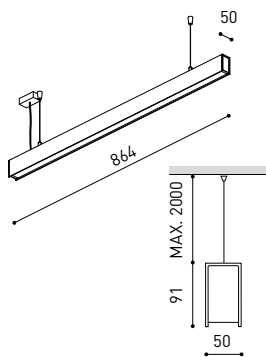

DIMENSIONS

ACCESSORIES

WIRE TRIMLESS ACCESSORY

Name	FIFTY SUSP 90 3000K WT
Reference	A2330111WT
Color	Textured white
RAL	9016
Category	SUSPENSION

PRODUCT

Light source	LED
Gross luminous flux	2190 Lm
Power	15,3 W
Power values of the system	18,00 W
Colour temperature	3000 K
Colour Rendering Index	CRI>90
Chromatic stability	MacAdam Step 2
Light beam angle	102°
Lighting efficiency	70%
Efficacy	143 Lm/W
Current intensity	600 mA
Control through bluetooth	Please Consult
Driver	Included
Electrical insulation class	⊕
Voltage	220 V/240 V
Frequency	50/60 Hz
Energy efficiency	A+
LED lifespan	L80B10 (Tc=80°C) >60.000h

LIGHTING INFORMATION

Ingress Protection	IP20
Cord length	Max. 2 m
Fast adjustment tensioner	Yes
Diffuser included	Yes
Weight	3550 g.
Packaged weight	4990 g.
Packaging dimensions	Ø168 × 1020 mm
Units per package	1
Materials	Aluminium / Polycarbonate