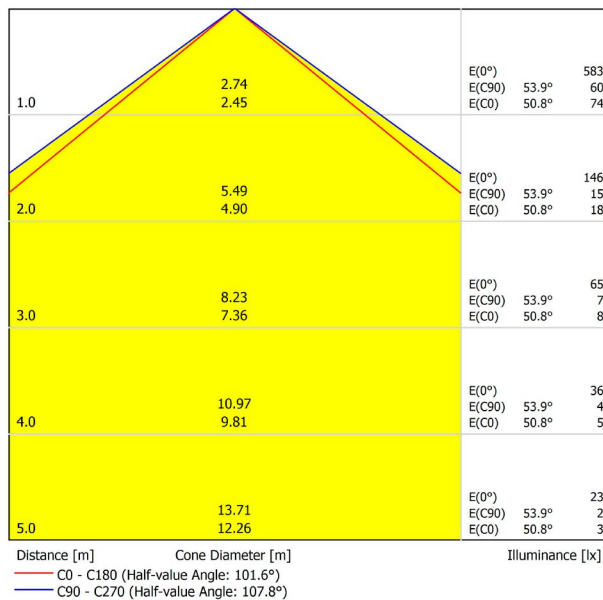

DIMENSIONS

ACCESSORIES

WIRE TRIMLESS ACCESSORY

Name	FIFTY SUSP 90 4000K NT
Reference	A2330112NT
Color	Textured black
RAL	9005
Category	SUSPENSION

PRODUCT

Light source	LED
Gross luminous flux	2250 Lm
Power	15,3 W
Power values of the system	18,00 W
Colour temperature	4000 K
Colour Rendering Index	CRI>90
Chromatic stability	MacAdam Step 2
Light beam angle	102°
Lighting efficiency	70%
Efficacy	147 Lm/W
Current intensity	600 mA
Control through bluetooth	Please Consult
Driver	Included
Electrical insulation class	⊕
Voltage	220 V/240 V
Frequency	50/60 Hz
Energy efficiency	A+
LED lifespan	L80B10 (Tc=80°C) >60.000h

LIGHTING INFORMATION

Ingress Protection	IP20
Cord length	Max. 2 m
Fast adjustment tensioner	Yes
Diffuser included	Yes
Weight	3550 g.
Packaged weight	4990 g.
Packaging dimensions	Ø168 × 1020 mm
Units per package	1
Materials	Aluminium / Polycarbonate

OTHER DATA

Fifty Suspension, is Arkoslight's LED profile for suspension. With its diffuse and longitudinal lighting it remarks the architectonic structure.

POLAR DIAGRAM

CONICAL DIAGRAM

FIFTY SUSPENSION

FEED