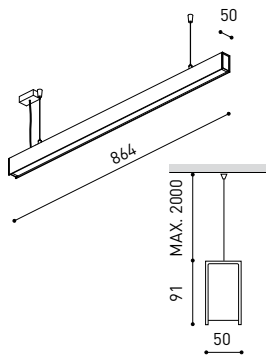

DIMENSIONS

ACCESSORIES

WIRE TRIMLESS ACCESSORY

Name	FIFTY SUSP 90 4000K NT
Reference	A2330112NT
Color	Textured black
RAL	9005
Category	SUSPENSION

PRODUCT

Light source	LED
Gross luminous flux	2250 Lm
Power	15,3 W
Power values of the system	18,00 W
Colour temperature	4000 K
Colour Rendering Index	CRI>90
Chromatic stability	MacAdam Step 2
Light beam angle	102°
Lighting efficiency	70%
Efficacy	147 Lm/W
Current intensity	600 mA
Control through bluetooth	Please Consult
Driver	Included
Electrical insulation class	⊕
Voltage	220 V/240 V
Frequency	50/60 Hz
Energy efficiency	A+
LED lifespan	L80B10 (Tc=80°C) >60.000h

LIGHTING INFORMATION

Ingress Protection	IP20
Cord length	Max. 2 m
Fast adjustment tensioner	Yes
Diffuser included	Yes
Weight	3550 g.
Packaged weight	4990 g.
Packaging dimensions	Ø168 × 1020 mm
Units per package	1
Materials	Aluminium / Polycarbonate