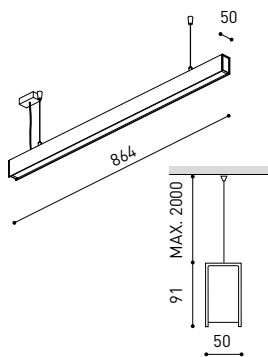

## DIMENSIONS

## ACCESSORIES

WIRE TRIMLESS ACCESSORY

Name	FIFTY SUSP 90 4000K WT
Reference	A2330112WT
Color	Textured white
RAL	9016
Category	SUSPENSION

## LIGHTING INFORMATION

Ingress Protection	IP20
Cord length	Max. 2 m
Fast adjustment tensioner	Yes
Diffuser included	Yes
Weight	3550 g.
Packaged weight	4990 g.
Packaging dimensions	Ø168 × 1020 mm
Units per package	1
Materials	Aluminium / Polycarbonate