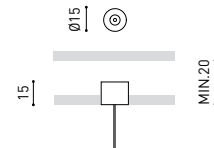

Wire Trimless Accessory is a collection of accessories for fitting tensioners and cables to Arkoslight luminaires suspended directly from the ceiling with any visible ceiling rose or fixings. This achieves a minimalist application with a visually tidy finish.

With Wire Trimless Accessory the items adjacent to the ceiling of the standard product (ceiling roses, fixings, driver boxes, etc.) are concealed by a simple recessed application.

Wire Trimless Accessory reduces the visual impact of the installation leading to extremely minimalist aesthetics. The wires come out of the ceiling material as a part of the structure. This detail creates a much purer, more essential layout, particular when several luminaires are fitted in an arrangement.