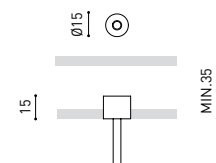

Wire Trimless Accessory is a collection of accessories for fitting tensioners and cables to Arkoslight luminaires suspended directly from the ceiling with any visible ceiling rose or fixings. This achieves a minimalist application with a visually tidy finish.

With Wire Trimless Accessory the items adjacent to the ceiling of the standard product (ceiling roses, fixings, driver boxes, etc.) are concealed by a simple recessed application.

Wire Trimless Accessory reduces the visual impact of the installation leading to extremely minimalist aesthetics. The wires come out of the ceiling material as a part of the structure. This detail creates a much purer, more essential layout, particular when several luminaires are fitted in an arrangement.