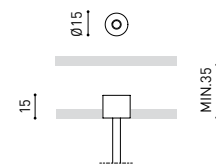

PRODUCT	
Model	Mains Thick Trimless
Reference	A023-00-02- | W | N |
Colour	W ☐ RAL 9016 | N ☐ RAL 9005
Category	Accessories