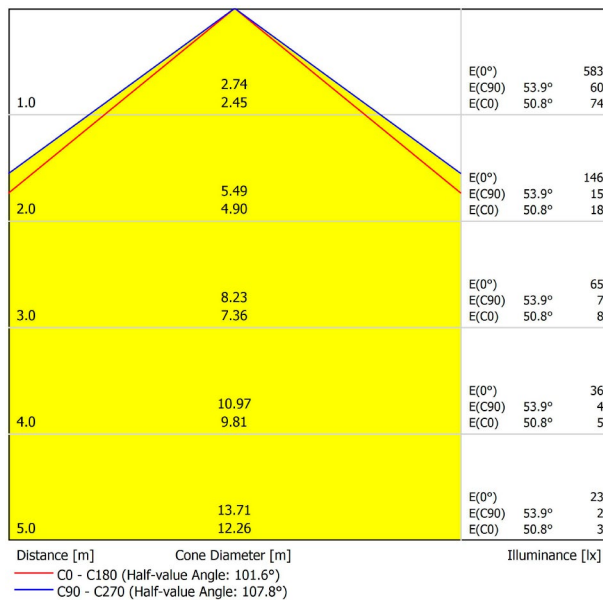

## PRODUCT

Light source	LED
Gross luminous flux	2250 Lm
Power	15,3 W
Power values of the system	18,00 W
Colour temperature	4000 K
Colour Rendering Index	CRI>90
Chromatic stability	MacAdam Step 2
Light beam angle	102°
Lighting efficiency	70%
Efficacy	147 Lm/W
Current intensity	600 mA
Control through bluetooth	Please Consult
Driver	Included
Electrical insulation class	⊕
Voltage	220 V/240 V
Frequency	50/60 Hz
Energy efficiency	A+
LED lifespan	L80B10 (Tc=80°C) >60.000h

## OTHER DATA

Fifty Suspension, is Arkoslight's LED profile for suspension. With its diffuse and longitudinal lighting it remarks the architectonic structure.

POLAR DIAGRAM

CONICAL DIAGRAM