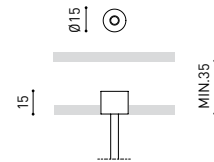

PRODUCT	
Model	Mains Thick Trimless
Reference	A023-00-02- | W | N |
Colour	W ☐ RAL 9016 | N ☐ RAL 9005
Category	Accessories