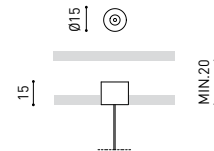

Wire Trimless Accessory is a collection of accessories for fitting tensioners and cables to Arkoslight luminaires suspended directly from the ceiling with any visible ceiling rose or fixings. This achieves a minimalist application with a visually tidy finish.

With Wire Trimless Accessory the items adjacent to the ceiling of the standard product (ceiling roses, fixings, driver boxes, etc.) are concealed by a simple recessed application.

Wire Trimless Accessory reduces the visual impact of the installation leading to extremely minimalist aesthetics. The wires come out of the ceiling material as a part of the structure. This detail creates a much purer, more essential layout, particular when several luminaires are fitted in an arrangement.