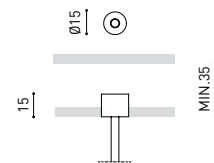

Wire Trimless Accessory is a collection of accessories for fitting tensioners and cables to Arkoslight luminaires suspended directly from the ceiling with any visible ceiling rose or fixings. This achieves a minimalist application with a visually tidy finish.

With Wire Trimless Accessory the items adjacent to the ceiling of the standard product (ceiling roses, fixings, driver boxes, etc.) are concealed by a simple recessed application.

Wire Trimless Accessory reduces the visual impact of the installation leading to extremely minimalist aesthetics. The wires come out of the ceiling material as a part of the structure. This detail creates a much purer, more essential layout, particular when several luminaires are fitted in an arrangement.