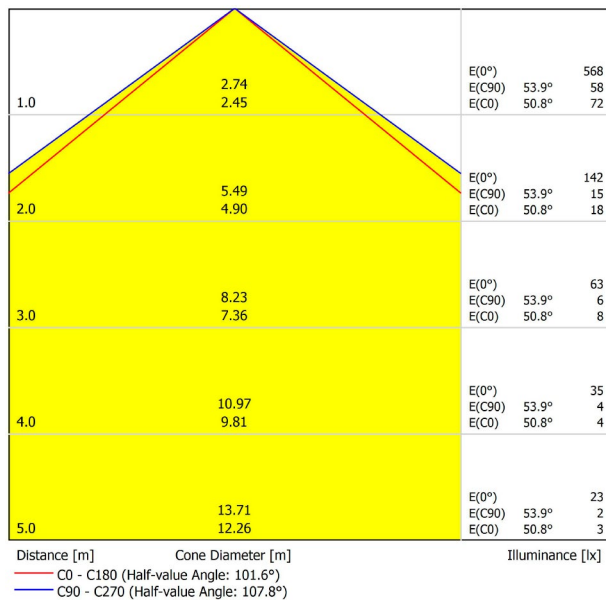

CONICAL DIAGRAM