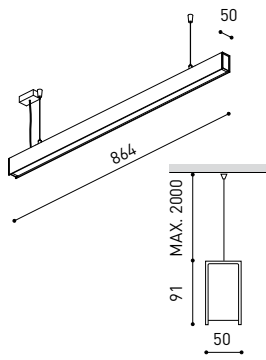

DIMENSIONS

ACCESSORIES

WIRE TRIMLESS ACCESSORY

Name	FIFTY SUSP 90 DIM DALI/PUSH 3000K NT
Reference	A2330121NT
Color	Textured black
RAL	9005
Category	SUSPENSION

PRODUCT

Light source	LED
Gross luminous flux	2190 Lm
Power	15,3 W
Power values of the system	17,39 W
Colour temperature	3000 K
Colour Rendering Index	CRI>90
Chromatic stability	MacAdam Step 2
Light beam angle	102°
Lighting efficiency	70%
Efficacy	143 Lm/W
Current intensity	600 mA
Dimming	DALI / Push
Control through bluetooth	Please Consult
Driver	Included
Electrical insulation class	⊕
Voltage	220 V/240 V
Frequency	50/60 Hz
Energy efficiency	A+
LED lifespan	L80B10 (Tc=80°C) >60.000h

LIGHTING INFORMATION

Ingress Protection	IP20
Cord length	Max. 2 m
Fast adjustment tensioner	Yes
Diffuser included	Yes
Weight	3550 g.
Packaged weight	4990 g.
Packaging dimensions	Ø168 x 1020 mm
Units per package	1
Materials	Aluminium / Polycarbonate

OTHER DATA

Fifty Suspension, is Arkoslight's LED profile for suspension. With its diffuse and longitudinal lighting it remarks the architectonic structure.

POLAR DIAGRAM

CONICAL DIAGRAM

FEED

PRODUCT	
Model	Mains Trimless
Reference	A023-00-01- W N
Colour	W <input type="checkbox"/> RAL 9016 N <input type="checkbox"/> RAL 9005
Category	Accessories