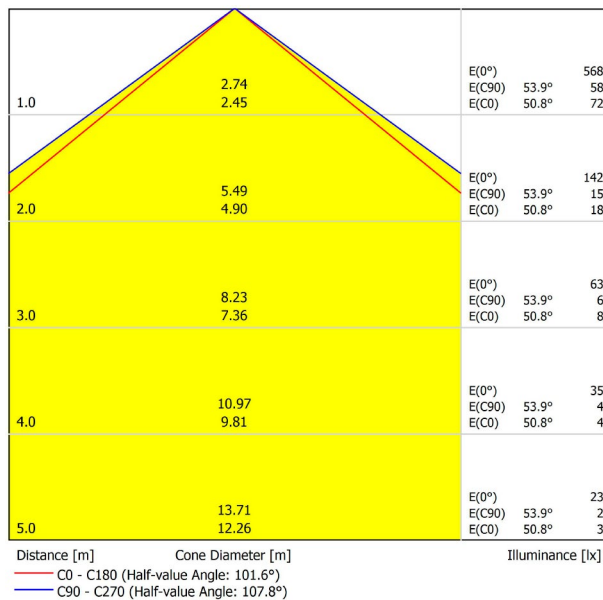

CONICAL DIAGRAM