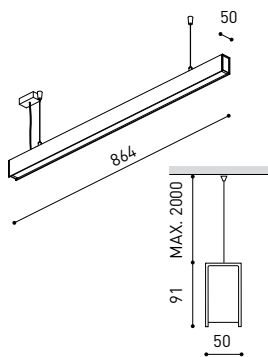

DIMENSIONS

ACCESSORIES

WIRE TRIMLESS ACCESSORY

PRODUCT	
Name	FIFTY SUSP 90 DIM DALI/PUSH 3000K WT
Reference	A2330121WT
Color	Textured white
RAL	9016
Category	SUSPENSION

LIGHTING INFORMATION	
Light source	LED
Gross luminous flux	2190 Lm
Power	15,3 W
Power values of the system	17,39 W
Colour temperature	3000 K
Colour Rendering Index	CRI>90
Chromatic stability	MacAdam Step 2
Light beam angle	102°
Lighting efficiency	70%
Efficacy	143 Lm/W
Current intensity	600 mA
Dimming	DALI / Push
Control through bluetooth	Please Consult
Driver	Included
Electrical insulation class	⊕
Voltage	220 V/240 V
Frequency	50/60 Hz
Energy efficiency	A+
LED lifespan	L80B10 (Tc=80°C) >60.000h

OTHER DATA	
Ingress Protection	IP20
Cord length	Max. 2 m
Fast adjustment tensioner	Yes
Diffuser included	Yes
Weight	3550 g.
Packaged weight	4990 g.
Packaging dimensions	Ø168 x 1020 mm
Units per package	1
Materials	Aluminium / Polycarbonate

Fifty Suspension, is Arkoslight's LED profile for suspension. With its diffuse and longitudinal lighting it remarks the architectonic structure.

POLAR DIAGRAM

CONICAL DIAGRAM

FEED

PRODUCT	
Model	Mains Trimless
Reference	A023-00-01- W N
Colour	W <input type="checkbox"/> RAL 9016 N <input type="checkbox"/> RAL 9005
Category	Accessories