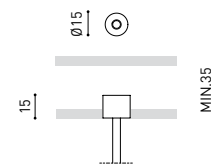

PRODUCT	
Model	Mains Thick Trimless
Reference	A023-00-02- | W | N |
Colour	W ☐ RAL 9016 | N ☐ RAL 9005
Category	Accessories