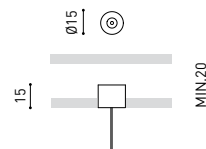

Wire Trimless Accessory is a collection of accessories for fitting tensioners and cables to Arkoslight luminaires suspended directly from the ceiling with any visible ceiling rose or fixings. This achieves a minimalist application with a visually tidy finish.

With Wire Trimless Accessory the items adjacent to the ceiling of the standard product (ceiling roses, fixings, driver boxes, etc.) are concealed by a simple recessed application.

Wire Trimless Accessory reduces the visual impact of the installation leading to extremely minimalist aesthetics. The wires come out of the ceiling material as a part of the structure. This detail creates a much purer, more essential layout, particular when several luminaires are fitted in an arrangement.