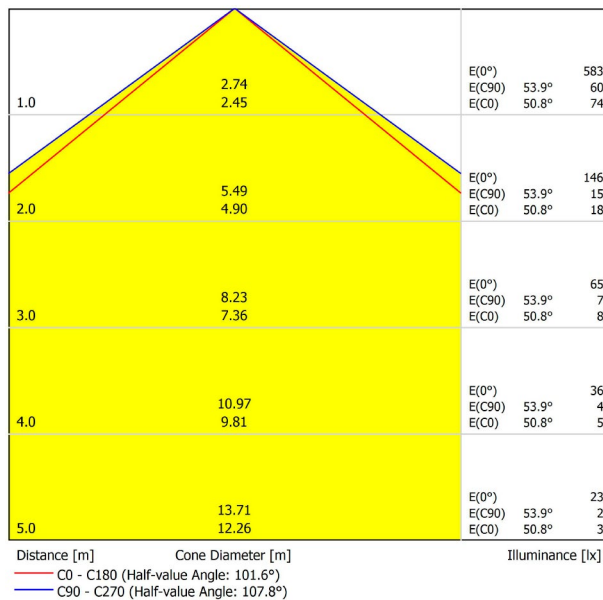

## PRODUCT

Light source	LED
Gross luminous flux	2250 Lm
Power	15,3 W
Power values of the system	17,39 W
Colour temperature	4000 K
Colour Rendering Index	CRI>90
Chromatic stability	MacAdam Step 2
Light beam angle	102°
Lighting efficiency	70%
Efficacy	147 Lm/W
Current intensity	600 mA
Dimming	DALI / Push
Control through bluetooth	Please Consult
Driver	Included
Electrical insulation class	⊕
Voltage	220 V/240 V
Frequency	50/60 Hz
Energy efficiency	A+
LED lifespan	L80B10 (Tc=80°C) >60.000h

## OTHER DATA

Fifty Suspension, is Arkoslight's LED profile for suspension. With its diffuse and longitudinal lighting it remarks the architectonic structure.

POLAR DIAGRAM

CONICAL DIAGRAM