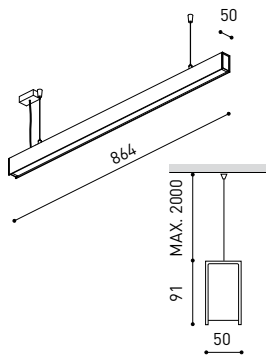

## DIMENSIONS

## ACCESSORIES

WIRE TRIMLESS ACCESSORY

Name	FIFTY SUSP 90 DIM DALI/PUSH 4000K NT
Reference	A2330122NT
Color	Textured black
RAL	9005
Category	SUSPENSION

## LIGHTING INFORMATION

Ingress Protection	IP20
Cord length	Max. 2 m
Fast adjustment tensioner	Yes
Diffuser included	Yes
Weight	3550 g.
Packaged weight	4990 g.
Packaging dimensions	Ø168 x 1020 mm
Units per package	1
Materials	Aluminium / Polycarbonate