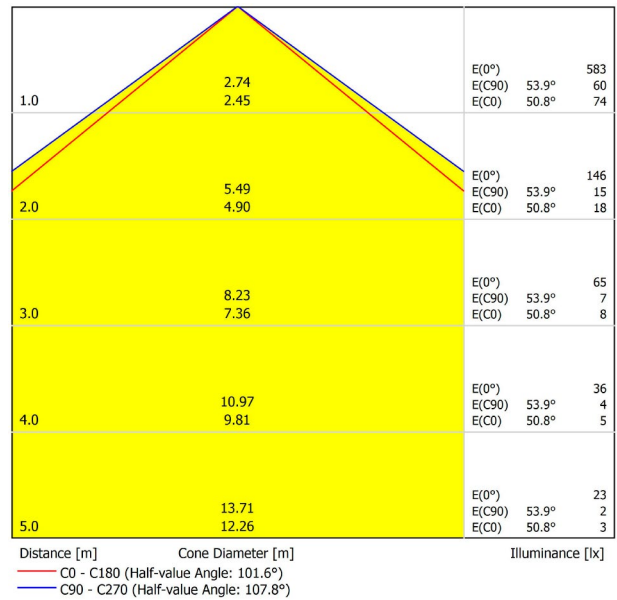

DIMENSIONS

ACCESSORIES

WIRE TRIMLESS ACCESSORY

Name	FIFTY SUSP 90 DIM DALI/PUSH 4000K WT
Reference	A2330122WT
Color	Textured white
RAL	9016
Category	SUSPENSION

PRODUCT

Light source	LED
Gross luminous flux	2250 Lm
Power	15,3 W
Power values of the system	17,39 W
Colour temperature	4000 K
Colour Rendering Index	CRI>90
Chromatic stability	MacAdam Step 2
Light beam angle	102°
Lighting efficiency	70%
Efficacy	147 Lm/W
Current intensity	600 mA
Dimming	DALI / Push
Control through bluetooth	Please Consult
Driver	Included
Electrical insulation class	⊕
Voltage	220 V/240 V
Frequency	50/60 Hz
Energy efficiency	A+
LED lifespan	L80B10 (Tc=80°C) >60.000h

LIGHTING INFORMATION

Ingress Protection	IP20
Cord length	Max. 2 m
Fast adjustment tensioner	Yes
Diffuser included	Yes
Weight	3550 g.
Packaged weight	4990 g.
Packaging dimensions	Ø168 x 1020 mm
Units per package	1
Materials	Aluminium / Polycarbonate

OTHER DATA

Fifty Suspension, is Arkoslight's LED profile for suspension. With its diffuse and longitudinal lighting it remarks the architectonic structure.

POLAR DIAGRAM

CONICAL DIAGRAM

FEED

PRODUCT	
Model	Mains Trimless
Reference	A023-00-01- W N
Colour	W <input type="checkbox"/> RAL 9016 N <input type="checkbox"/> RAL 9005
Category	Accessories