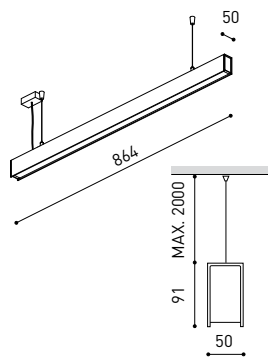

DIMENSIONS

ACCESSORIES

WIRE TRIMLESS ACCESSORY

Name	FIFTY SUSP 90 DIM DALI/PUSH 4000K WT
Reference	A2330122WT
Color	Textured white
RAL	9016
Category	SUSPENSION

PRODUCT

Light source	LED
Gross luminous flux	2250 Lm
Power	15,3 W
Power values of the system	17,39 W
Colour temperature	4000 K
Colour Rendering Index	CRI>90
Chromatic stability	MacAdam Step 2
Light beam angle	102°
Lighting efficiency	70%
Efficacy	147 Lm/W
Current intensity	600 mA
Dimming	DALI / Push
Control through bluetooth	Please Consult
Driver	Included
Electrical insulation class	⊕
Voltage	220 V/240 V
Frequency	50/60 Hz
Energy efficiency	A+
LED lifespan	L80B10 (Tc=80°C) >60.000h

LIGHTING INFORMATION

Ingress Protection	IP20
Cord length	Max. 2 m
Fast adjustment tensioner	Yes
Diffuser included	Yes
Weight	3550 g.
Packaged weight	4990 g.
Packaging dimensions	Ø168 x 1020 mm
Units per package	1
Materials	Aluminium / Polycarbonate

OTHER DATA

Fifty Suspension, is Arkoslight's LED profile for suspension. With its diffuse and longitudinal lighting it remarks the architectonic structure.

POLAR DIAGRAM

CONICAL DIAGRAM

FEED

PRODUCT	
Model	Mains Trimless
Reference	A023-00-01- W N
Colour	W <input type="checkbox"/> RAL 9016 N <input type="checkbox"/> RAL 9005
Category	Accessories