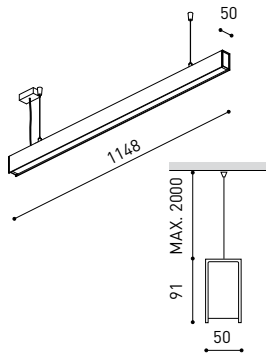

DIMENSIONS

ACCESSORIES

WIRE TRIMLESS ACCESSORY

Name	FIFTY SUSP 120 3000K NT
Reference	A2330211NT
Color	Textured black
RAL	9005
Category	SUSPENSION

PRODUCT

Light source	LED
Gross luminous flux	2920 Lm
Power	20,4 W
Power values of the system	24,00 W
Colour temperature	3000 K
Colour Rendering Index	CRI>90
Chromatic stability	MacAdam Step 2
Light beam angle	102°
Lighting efficiency	70%
Efficacy	143 Lm/W
Current intensity	600 mA
Control through bluetooth	Please Consult
Driver	Included
Electrical insulation class	⊕
Voltage	220 V/240 V
Frequency	50/60 Hz
Energy efficiency	A+
LED lifespan	L80B10 (Tc=80°C) >60.000h

LIGHTING INFORMATION

Ingress Protection	IP20
Cord length	Max. 2 m
Fast adjustment tensioner	Yes
Diffuser included	Yes
Weight	4730 g.
Packaged weight	6440 g.
Packaging dimensions	Ø168 × 1305 mm
Units per package	1
Materials	Aluminium / Polycarbonate