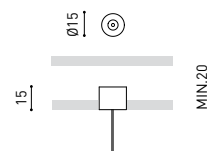

Wire Trimless Accessory is a collection of accessories for fitting tensioners and cables to Arkoslight luminaires suspended directly from the ceiling with any visible ceiling rose or fixings. This achieves a minimalist application with a visually tidy finish.

With Wire Trimless Accessory the items adjacent to the ceiling of the standard product (ceiling roses, fixings, driver boxes, etc.) are concealed by a simple recessed application.

Wire Trimless Accessory reduces the visual impact of the installation leading to extremely minimalist aesthetics. The wires come out of the ceiling material as a part of the structure. This detail creates a much purer, more essential layout, particular when several luminaires are fitted in an arrangement.