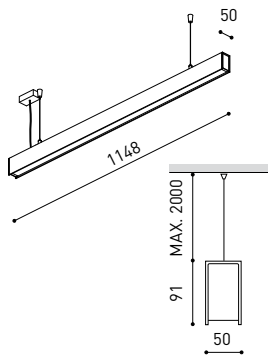

DIMENSIONS

ACCESSORIES

WIRE TRIMLESS ACCESSORY

Name	FIFTY SUSP 120 3000K WT
Reference	A2330211WT
Color	Textured white
RAL	9016
Category	SUSPENSION

PRODUCT

Light source	LED
Gross luminous flux	2920 Lm
Power	20,4 W
Power values of the system	24,00 W
Colour temperature	3000 K
Colour Rendering Index	CRI>90
Chromatic stability	MacAdam Step 2
Light beam angle	102°
Lighting efficiency	70%
Efficacy	143 Lm/W
Current intensity	600 mA
Control through bluetooth	Please Consult
Driver	Included
Electrical insulation class	⊕
Voltage	220 V/240 V
Frequency	50/60 Hz
Energy efficiency	A+
LED lifespan	L80B10 (Tc=80°C) >60.000h

LIGHTING INFORMATION

Ingress Protection	IP20
Cord length	Max. 2 m
Fast adjustment tensioner	Yes
Diffuser included	Yes
Weight	4730 g.
Packaged weight	6440 g.
Packaging dimensions	Ø168 × 1305 mm
Units per package	1
Materials	Aluminium / Polycarbonate