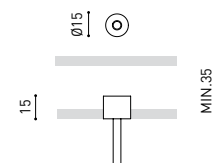

Wire Trimless Accessory is a collection of accessories for fitting tensioners and cables to Arkoslight luminaires suspended directly from the ceiling with any visible ceiling rose or fixings. This achieves a minimalist application with a visually tidy finish.

With Wire Trimless Accessory the items adjacent to the ceiling of the standard product (ceiling roses, fixings, driver boxes, etc.) are concealed by a simple recessed application.

Wire Trimless Accessory reduces the visual impact of the installation leading to extremely minimalist aesthetics. The wires come out of the ceiling material as a part of the structure. This detail creates a much purer, more essential layout, particular when several luminaires are fitted in an arrangement.