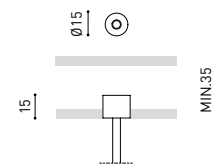

PRODUCT	
Model	Mains Thick Trimless
Reference	A023-00-02- | W | N |
Colour	W ☐ RAL 9016 | N ☐ RAL 9005
Category	Accessories