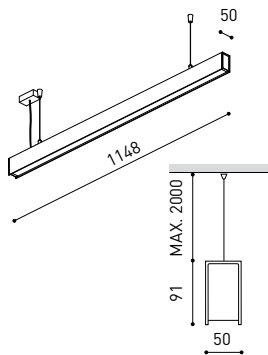

DIMENSIONS

ACCESSORIES

WIRE TRIMLESS ACCESSORY

Name	FIFTY SUSP 120 4000K NT
Reference	A2330212NT
Color	Textured black
RAL	9005
Category	SUSPENSION

PRODUCT

Light source	LED
Gross luminous flux	3000 Lm
Power	20,4 W
Power values of the system	24,00 W
Colour temperature	4000 K
Colour Rendering Index	CRI>90
Chromatic stability	MacAdam Step 2
Light beam angle	102°
Lighting efficiency	70%
Efficacy	147 Lm/W
Current intensity	600 mA
Control through bluetooth	Please Consult
Driver	Included
Electrical insulation class	⊕
Voltage	220 V/240 V
Frequency	50/60 Hz
Energy efficiency	A+
LED lifespan	L80B10 (Tc=80°C) >60.000h

LIGHTING INFORMATION

Ingress Protection	IP20
Cord length	Max. 2 m
Fast adjustment tensioner	Yes
Diffuser included	Yes
Weight	4730 g.
Packaged weight	6440 g.
Packaging dimensions	Ø168 × 1305 mm
Units per package	1
Materials	Aluminium / Polycarbonate