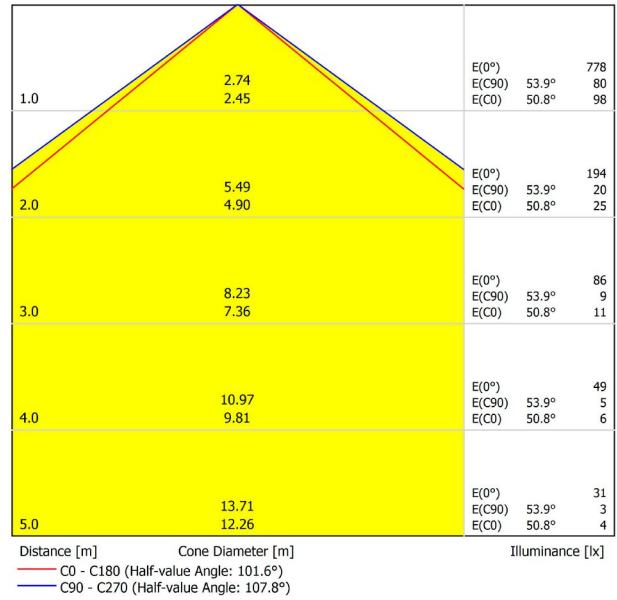

DIMENSIONS

ACCESSORIES

WIRE TRIMLESS ACCESSORY

Name	FIFTY SUSP 120 4000K NT
Reference	A2330212NT
Color	Textured black
RAL	9005
Category	SUSPENSION

PRODUCT

Light source	LED
Gross luminous flux	3000 Lm
Power	20,4 W
Power values of the system	24,00 W
Colour temperature	4000 K
Colour Rendering Index	CRI>90
Chromatic stability	MacAdam Step 2
Light beam angle	102°
Lighting efficiency	70%
Efficacy	147 Lm/W
Current intensity	600 mA
Control through bluetooth	Please Consult
Driver	Included
Electrical insulation class	⊕
Voltage	220 V/240 V
Frequency	50/60 Hz
Energy efficiency	A+
LED lifespan	L80B10 (Tc=80°C) >60.000h

OTHER DATA

Fifty Suspension, is Arkoslight's LED profile for suspension. With its diffuse and longitudinal lighting it remarks the architectonic structure.

POLAR DIAGRAM

CONICAL DIAGRAM

FIFTY SUSPENSION

FEED