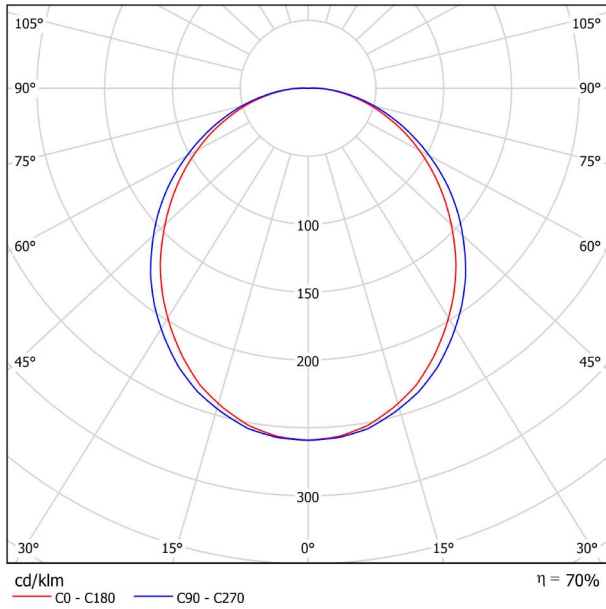

POLAR DIAGRAM