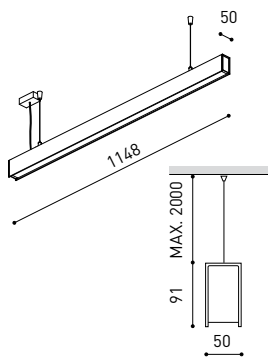

DIMENSIONS

ACCESSORIES

WIRE TRIMLESS ACCESSORY

Name	FIFTY SUSP 120 4000K WT
Reference	A2330212WT
Color	Textured white
RAL	9016
Category	SUSPENSION

PRODUCT

Light source	LED
Gross luminous flux	3000 Lm
Power	20,4 W
Power values of the system	24,00 W
Colour temperature	4000 K
Colour Rendering Index	CRI>90
Chromatic stability	MacAdam Step 2
Light beam angle	102°
Lighting efficiency	70%
Efficacy	147 Lm/W
Current intensity	600 mA
Control through bluetooth	Please Consult
Driver	Included
Electrical insulation class	⊕
Voltage	220 V/240 V
Frequency	50/60 Hz
Energy efficiency	A+
LED lifespan	L80B10 (Tc=80°C) >60.000h

LIGHTING INFORMATION

Ingress Protection	IP20
Cord length	Max. 2 m
Fast adjustment tensioner	Yes
Diffuser included	Yes
Weight	4730 g.
Packaged weight	6440 g.
Packaging dimensions	Ø168 × 1305 mm
Units per package	1
Materials	Aluminium / Polycarbonate