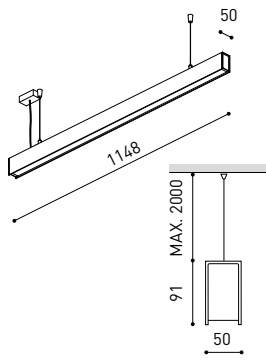

DIMENSIONS

ACCESSORIES

WIRE TRIMLESS ACCESSORY

Name	FIFTY SUSP 120 DIM DALI/PUSH 3000K NT
Reference	A2330221NT
Color	Textured black
RAL	9005
Category	SUSPENSION

PRODUCT

Light source	LED
Gross luminous flux	2920 Lm
Power	20,4 W
Power values of the system	23,18 W
Colour temperature	3000 K
Colour Rendering Index	CRI>90
Chromatic stability	MacAdam Step 2
Light beam angle	102°
Lighting efficiency	70%
Efficacy	143 Lm/W
Current intensity	600 mA
Dimming	DALI / Push
Control through bluetooth	Please Consult
Driver	Included
Electrical insulation class	⊕
Voltage	220 V/240 V
Frequency	50/60 Hz
Energy efficiency	A+
LED lifespan	L80B10 (Tc=80°C) >60.000h

LIGHTING INFORMATION

Ingress Protection	IP20
Cord length	Max. 2 m
Fast adjustment tensioner	Yes
Diffuser included	Yes
Weight	4730 g.
Packaged weight	6440 g.
Packaging dimensions	Ø168 x 1305 mm
Units per package	1
Materials	Aluminium / Polycarbonate

OTHER DATA

Fifty Suspension, is Arkoslight's LED profile for suspension. With its diffuse and longitudinal lighting it remarks the architectonic structure.

POLAR DIAGRAM

CONICAL DIAGRAM

FEED

PRODUCT	
Model	Mains Trimless
Reference	A023-00-01- W N
Colour	W <input type="checkbox"/> RAL 9016 N <input type="checkbox"/> RAL 9005
Category	Accessories