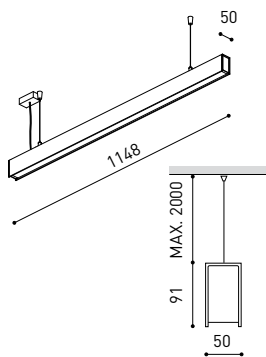

## DIMENSIONS

## ACCESSORIES

WIRE TRIMLESS ACCESSORY

Name	FIFTY SUSP 120 DIM DALI/PUSH 3000K WT
Reference	A2330221WT
Color	Textured white
RAL	9016
Category	SUSPENSION

## LIGHTING INFORMATION

Ingress Protection	IP20
Cord length	Max. 2 m
Fast adjustment tensioner	Yes
Diffuser included	Yes
Weight	4730 g.
Packaged weight	6440 g.
Packaging dimensions	Ø168 x 1305 mm
Units per package	1
Materials	Aluminium / Polycarbonate