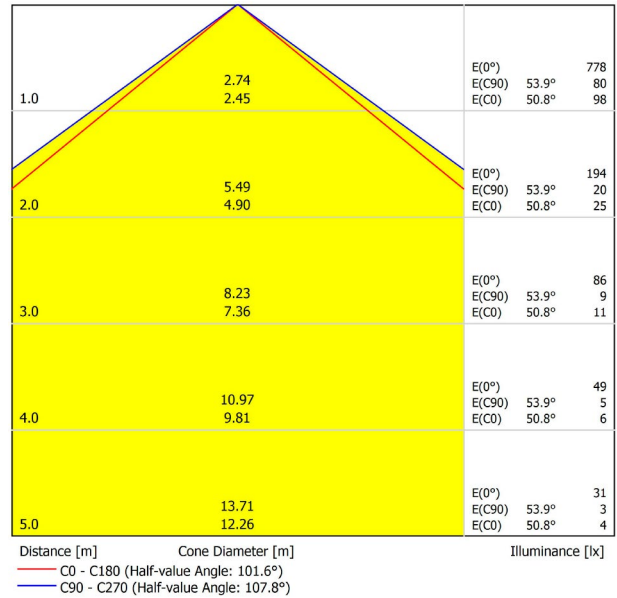

DIMENSIONS

ACCESSORIES

WIRE TRIMLESS ACCESSORY

Name	FIFTY SUSP 120 DIM DALI/PUSH 4000K NT
Reference	A2330222NT
Color	Textured black
RAL	9005
Category	SUSPENSION

PRODUCT

Light source	LED
Gross luminous flux	3000 Lm
Power	20,4 W
Power values of the system	23,18 W
Colour temperature	4000 K
Colour Rendering Index	CRI>90
Chromatic stability	MacAdam Step 2
Light beam angle	102°
Lighting efficiency	70%
Efficacy	147 Lm/W
Current intensity	600 mA
Dimming	DALI / Push
Control through bluetooth	Please Consult
Driver	Included
Electrical insulation class	⊕
Voltage	220 V/240 V
Frequency	50/60 Hz
Energy efficiency	A+
LED lifespan	L80B10 (Tc=80°C) >60.000h

LIGHTING INFORMATION

Ingress Protection	IP20
Cord length	Max. 2 m
Fast adjustment tensioner	Yes
Diffuser included	Yes
Weight	4730 g.
Packaged weight	6440 g.
Packaging dimensions	Ø168 x 1305 mm
Units per package	1
Materials	Aluminium / Polycarbonate

OTHER DATA

Fifty Suspension, is Arkoslight's LED profile for suspension. With its diffuse and longitudinal lighting it remarks the architectonic structure.

POLAR DIAGRAM

CONICAL DIAGRAM

FEED

PRODUCT	
Model	Mains Trimless
Reference	A023-00-01- W N
Colour	W <input type="checkbox"/> RAL 9016 N <input type="checkbox"/> RAL 9005
Category	Accessories