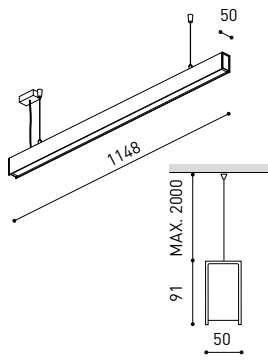

DIMENSIONS

ACCESSORIES

WIRE TRIMLESS ACCESSORY

Name	FIFTY SUSP 120 DIM DALI/PUSH 4000K NT
Reference	A2330222NT
Color	Textured black
RAL	9005
Category	SUSPENSION

PRODUCT

Light source	LED
Gross luminous flux	3000 Lm
Power	20,4 W
Power values of the system	23,18 W
Colour temperature	4000 K
Colour Rendering Index	CRI>90
Chromatic stability	MacAdam Step 2
Light beam angle	102°
Lighting efficiency	70%
Efficacy	147 Lm/W
Current intensity	600 mA
Dimming	DALI / Push
Control through bluetooth	Please Consult
Driver	Included
Electrical insulation class	⊕
Voltage	220 V/240 V
Frequency	50/60 Hz
Energy efficiency	A+
LED lifespan	L80B10 (Tc=80°C) >60.000h

LIGHTING INFORMATION

Ingress Protection	IP20
Cord length	Max. 2 m
Fast adjustment tensioner	Yes
Diffuser included	Yes
Weight	4730 g.
Packaged weight	6440 g.
Packaging dimensions	Ø168 x 1305 mm
Units per package	1
Materials	Aluminium / Polycarbonate