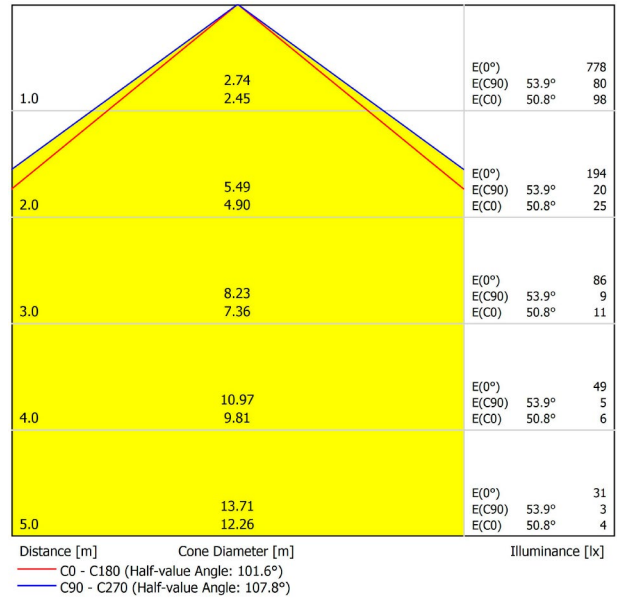

DIMENSIONS

ACCESSORIES

WIRE TRIMLESS ACCESSORY

Name	FIFTY SUSP 120 DIM DALI/PUSH 4000K WT
Reference	A2330222WT
Color	Textured white
RAL	9016
Category	SUSPENSION

PRODUCT

Light source	LED
Gross luminous flux	3000 Lm
Power	20,4 W
Power values of the system	23,18 W
Colour temperature	4000 K
Colour Rendering Index	CRI>90
Chromatic stability	MacAdam Step 2
Light beam angle	102°
Lighting efficiency	70%
Efficacy	147 Lm/W
Current intensity	600 mA
Dimming	DALI / Push
Control through bluetooth	Please Consult
Driver	Included
Electrical insulation class	⊕
Voltage	220 V/240 V
Frequency	50/60 Hz
Energy efficiency	A+
LED lifespan	L80B10 (Tc=80°C) >60.000h

LIGHTING INFORMATION

Ingress Protection	IP20
Cord length	Max. 2 m
Fast adjustment tensioner	Yes
Diffuser included	Yes
Weight	4730 g.
Packaged weight	6440 g.
Packaging dimensions	Ø168 x 1305 mm
Units per package	1
Materials	Aluminium / Polycarbonate

OTHER DATA

Fifty Suspension, is Arkoslight's LED profile for suspension. With its diffuse and longitudinal lighting it remarks the architectonic structure.

POLAR DIAGRAM

CONICAL DIAGRAM

FIFTY SUSPENSION

FEED