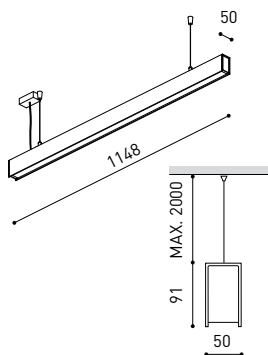

DIMENSIONS

ACCESSORIES

WIRE TRIMLESS ACCESSORY

Name	FIFTY SUSP 120 DIM DALI/PUSH 4000K WT
Reference	A2330222WT
Color	Textured white
RAL	9016
Category	SUSPENSION

PRODUCT

Light source	LED
Gross luminous flux	3000 Lm
Power	20,4 W
Power values of the system	23,18 W
Colour temperature	4000 K
Colour Rendering Index	CRI>90
Chromatic stability	MacAdam Step 2
Light beam angle	102°
Lighting efficiency	70%
Efficacy	147 Lm/W
Current intensity	600 mA
Dimming	DALI / Push
Control through bluetooth	Please Consult
Driver	Included
Electrical insulation class	⊕
Voltage	220 V/240 V
Frequency	50/60 Hz
Energy efficiency	A+
LED lifespan	L80B10 (Tc=80°C) >60.000h

LIGHTING INFORMATION

Ingress Protection	IP20
Cord length	Max. 2 m
Fast adjustment tensioner	Yes
Diffuser included	Yes
Weight	4730 g.
Packaged weight	6440 g.
Packaging dimensions	Ø168 x 1305 mm
Units per package	1
Materials	Aluminium / Polycarbonate