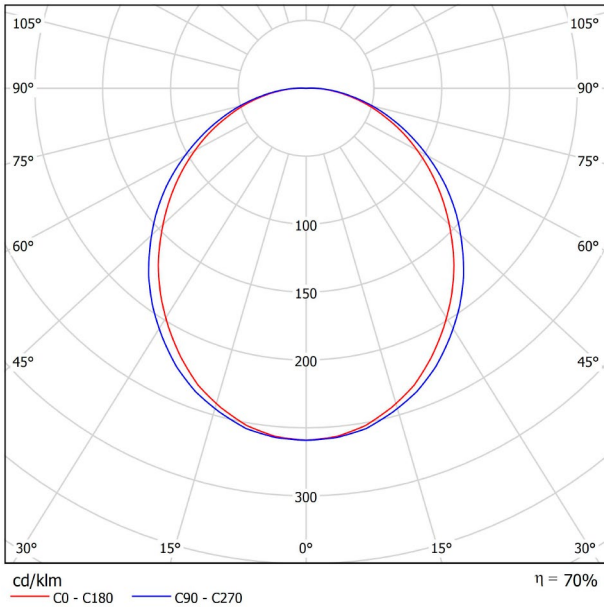

POLAR DIAGRAM