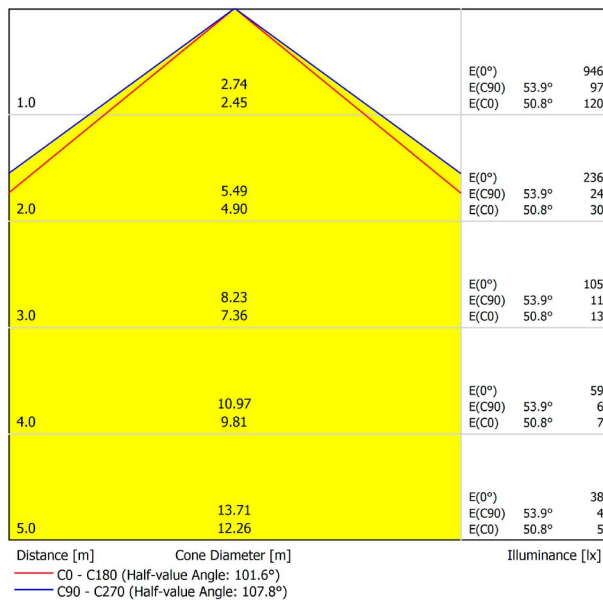

CONICAL DIAGRAM