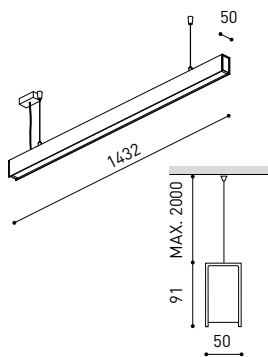

DIMENSIONS

ACCESSORIES

WIRE TRIMLESS ACCESSORY

Name	FIFTY SUSP 150 3000K NT
Reference	A2330311NT
Color	Textured black
RAL	9005
Category	SUSPENSION

PRODUCT

Light source	LED
Gross luminous flux	3650 Lm
Power	25,5 W
Power values of the system	30,00 W
Colour temperature	3000 K
Colour Rendering Index	CRI>90
Chromatic stability	MacAdam Step 2
Light beam angle	102°
Lighting efficiency	70%
Efficacy	143 Lm/W
Current intensity	600 mA
Control through bluetooth	Please Consult
Driver	Included
Electrical insulation class	⊕
Voltage	220 V/240 V
Frequency	50/60 Hz
Energy efficiency	A+
LED lifespan	L80B10 (Tc=80°C) >60.000h

LIGHTING INFORMATION

OTHER DATA

Ingress Protection	IP20
Cord length	Max. 2 m
Fast adjustment tensioner	Yes
Diffuser included	Yes
Weight	5920 g.
Packaged weight	8170 g.
Packaging dimensions	Ø168 × 1590 mm
Units per package	1
Materials	Aluminium / Polycarbonate

Fifty Suspension, is Arkoslight's LED profile for suspension. With its diffuse and longitudinal lighting it remarks the architectonic structure.

POLAR DIAGRAM

CONICAL DIAGRAM

FEED

PRODUCT	
Model	Mains Trimless
Reference	A023-00-01- W N
Colour	W <input type="checkbox"/> RAL 9016 N <input type="checkbox"/> RAL 9005
Category	Accessories