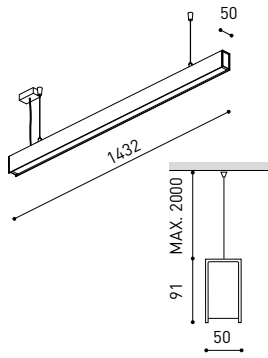

## DIMENSIONS

## OTHER DATA

Ingress Protection	IP20
Cord length	Max. 2 m
Fast adjustment tensioner	Yes
Diffuser included	Yes
Weight	5920 g.
Packaged weight	8170 g.
Packaging dimensions	Ø168 × 1590 mm
Units per package	1
Materials	Aluminium / Polycarbonate