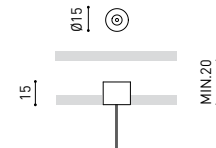

Wire Trimless Accessory is a collection of accessories for fitting tensioners and cables to Arkoslight luminaires suspended directly from the ceiling with any visible ceiling rose or fixings. This achieves a minimalist application with a visually tidy finish.

With Wire Trimless Accessory the items adjacent to the ceiling of the standard product (ceiling roses, fixings, driver boxes, etc.) are concealed by a simple recessed application.

Wire Trimless Accessory reduces the visual impact of the installation leading to extremely minimalist aesthetics. The wires come out of the ceiling material as a part of the structure. This detail creates a much purer, more essential layout, particular when several luminaires are fitted in an arrangement.