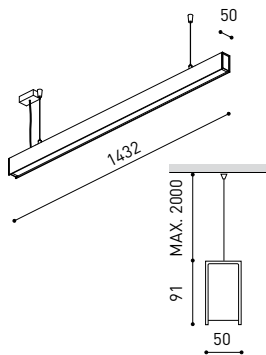

DIMENSIONS

ACCESSORIES

WIRE TRIMLESS ACCESSORY

Name	FIFTY SUSP 150 4000K NT
Reference	A2330312NT
Color	Textured black
RAL	9005
Category	SUSPENSION

PRODUCT

Light source	LED
Gross luminous flux	3750 Lm
Power	25,5 W
Power values of the system	30,00 W
Colour temperature	4000 K
Colour Rendering Index	CRI>90
Chromatic stability	MacAdam Step 2
Light beam angle	102°
Lighting efficiency	70%
Efficacy	147 Lm/W
Current intensity	600 mA
Control through bluetooth	Please Consult
Driver	Included
Electrical insulation class	⊕
Voltage	220 V/240 V
Frequency	50/60 Hz
Energy efficiency	A+
LED lifespan	L80B10 (Tc=80°C) >60.000h

LIGHTING INFORMATION

OTHER DATA

Ingress Protection	IP20
Cord length	Max. 2 m
Fast adjustment tensioner	Yes
Diffuser included	Yes
Weight	5920 g.
Packaged weight	8170 g.
Packaging dimensions	Ø168 × 1590 mm
Units per package	1
Materials	Aluminium / Polycarbonate

Fifty Suspension, is Arkoslight's LED profile for suspension. With its diffuse and longitudinal lighting it remarks the architectonic structure.

POLAR DIAGRAM

CONICAL DIAGRAM

FIFTY SUSPENSION

FEED

PRODUCT	
Model	Mains Trimless
Reference	A023-00-01- W N
Colour	W <input type="checkbox"/> RAL 9016 N <input type="checkbox"/> RAL 9005
Category	Accessories