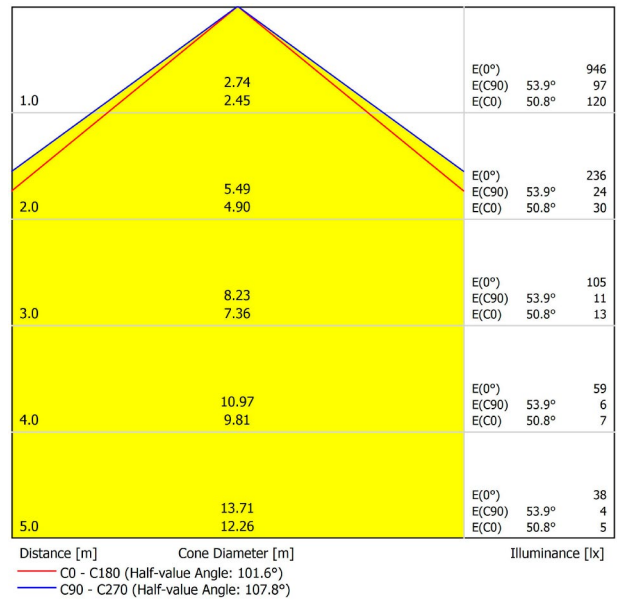

DIMENSIONS

ACCESSORIES

WIRE TRIMLESS ACCESSORY

Name	FIFTY SUSP 150 DIM DALI/PUSH 3000K NT
Reference	A2330321NT
Color	Textured black
RAL	9005
Category	SUSPENSION

PRODUCT

Light source	LED
Gross luminous flux	3650 Lm
Power	25,5 W
Power values of the system	28,98 W
Colour temperature	3000 K
Colour Rendering Index	CRI>90
Chromatic stability	MacAdam Step 2
Light beam angle	102°
Lighting efficiency	70%
Efficacy	143 Lm/W
Current intensity	600 mA
Dimming	DALI / Push
Control through bluetooth	Please Consult
Driver	Included
Electrical insulation class	⊕
Voltage	220 V/240 V
Frequency	50/60 Hz
Energy efficiency	A+
LED lifespan	L80B10 (Tc=80°C) >60.000h

LIGHTING INFORMATION

Ingress Protection	IP20
Cord length	Max. 2 m
Fast adjustment tensioner	Yes
Diffuser included	Yes
Weight	5920 g.
Packaged weight	8170 g.
Packaging dimensions	Ø168 × 1590 mm
Units per package	1
Materials	Aluminium / Polycarbonate

OTHER DATA

Fifty Suspension, is Arkoslight's LED profile for suspension. With its diffuse and longitudinal lighting it remarks the architectonic structure.

POLAR DIAGRAM

CONICAL DIAGRAM

FIFTY SUSPENSION

FEED