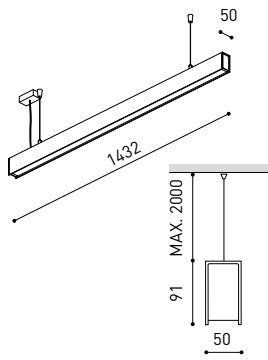

DIMENSIONS

ACCESSORIES

WIRE TRIMLESS ACCESSORY

Name	FIFTY SUSP 150 DIM DALI/PUSH 3000K NT
Reference	A2330321NT
Color	Textured black
RAL	9005
Category	SUSPENSION

PRODUCT

Light source	LED
Gross luminous flux	3650 Lm
Power	25,5 W
Power values of the system	28,98 W
Colour temperature	3000 K
Colour Rendering Index	CRI>90
Chromatic stability	MacAdam Step 2
Light beam angle	102°
Lighting efficiency	70%
Efficacy	143 Lm/W
Current intensity	600 mA
Dimming	DALI / Push
Control through bluetooth	Please Consult
Driver	Included
Electrical insulation class	⊕
Voltage	220 V/240 V
Frequency	50/60 Hz
Energy efficiency	A+
LED lifespan	L80B10 (Tc=80°C) >60.000h

LIGHTING INFORMATION

Ingress Protection	IP20
Cord length	Max. 2 m
Fast adjustment tensioner	Yes
Diffuser included	Yes
Weight	5920 g.
Packaged weight	8170 g.
Packaging dimensions	Ø168 × 1590 mm
Units per package	1
Materials	Aluminium / Polycarbonate