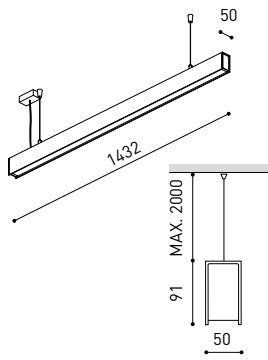

## DIMENSIONS

## ACCESSORIES

WIRE TRIMLESS ACCESSORY

Name	FIFTY SUSP 150 DIM DALI/PUSH 3000K WT
Reference	A2330321WT
Color	Textured white
RAL	9016
Category	SUSPENSION

## LIGHTING INFORMATION

Ingress Protection	IP20
Cord length	Max. 2 m
Fast adjustment tensioner	Yes
Diffuser included	Yes
Weight	5920 g.
Packaged weight	8170 g.
Packaging dimensions	Ø168 x 1590 mm
Units per package	1
Materials	Aluminium / Polycarbonate