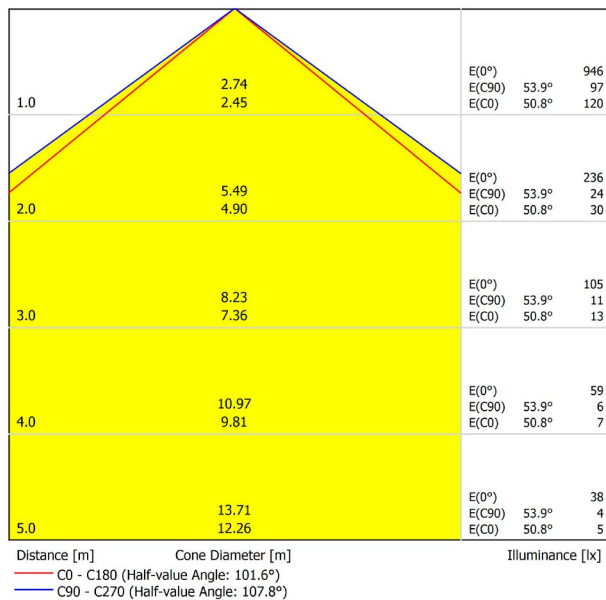

## PRODUCT

Light source	LED
Gross luminous flux	3650 Lm
Power	25,5 W
Power values of the system	28,98 W
Colour temperature	3000 K
Colour Rendering Index	CRI>90
Chromatic stability	MacAdam Step 2
Light beam angle	102°
Lighting efficiency	70%
Efficacy	143 Lm/W
Current intensity	600 mA
Dimming	DALI / Push
Control through bluetooth	Please Consult
Driver	Included
Electrical insulation class	⊕
Voltage	220 V/240 V
Frequency	50/60 Hz
Energy efficiency	A+
LED lifespan	L80B10 (Tc=80°C) >60.000h

## OTHER DATA

Fifty Suspension, is Arkoslight's LED profile for suspension. With its diffuse and longitudinal lighting it remarks the architectonic structure.

POLAR DIAGRAM

CONICAL DIAGRAM