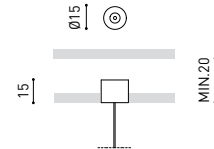

Wire Trimless Accessory is a collection of accessories for fitting tensioners and cables to Arkoslight luminaires suspended directly from the ceiling with any visible ceiling rose or fixings. This achieves a minimalist application with a visually tidy finish.

With Wire Trimless Accessory the items adjacent to the ceiling of the standard product (ceiling roses, fixings, driver boxes, etc.) are concealed by a simple recessed application.

Wire Trimless Accessory reduces the visual impact of the installation leading to extremely minimalist aesthetics. The wires come out of the ceiling material as a part of the structure. This detail creates a much purer, more essential layout, particular when several luminaires are fitted in an arrangement.