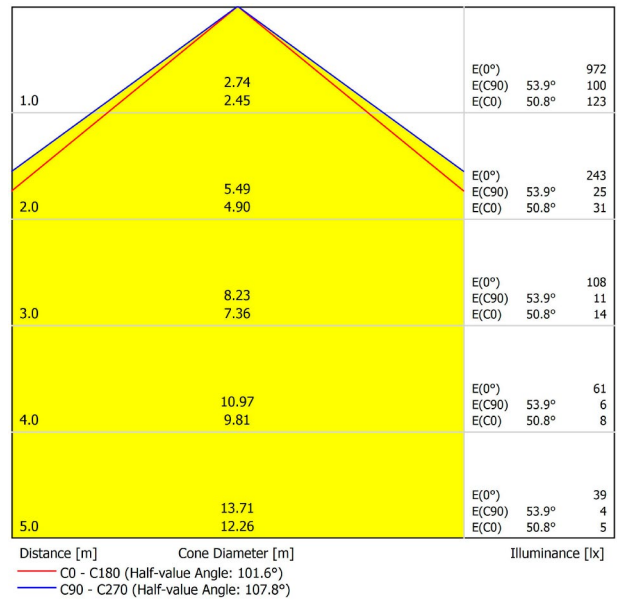

DIMENSIONS

ACCESSORIES

WIRE TRIMLESS ACCESSORY

Name	FIFTY SUSP 150 DIM DALI/PUSH 4000K NT
Reference	A2330322NT
Color	Textured black
RAL	9005
Category	SUSPENSION

PRODUCT

Light source	LED
Gross luminous flux	3750 Lm
Power	25,5 W
Power values of the system	28,98 W
Colour temperature	4000 K
Colour Rendering Index	CRI>90
Chromatic stability	MacAdam Step 2
Light beam angle	102°
Lighting efficiency	70%
Efficacy	147 Lm/W
Current intensity	600 mA
Dimming	DALI / Push
Control through bluetooth	Please Consult
Driver	Included
Electrical insulation class	⊕
Voltage	220 V/240 V
Frequency	50/60 Hz
Energy efficiency	A+
LED lifespan	L80B10 (Tc=80°C) >60.000h

LIGHTING INFORMATION

Ingress Protection	IP20
Cord length	Max. 2 m
Fast adjustment tensioner	Yes
Diffuser included	Yes
Weight	5920 g.
Packaged weight	8170 g.
Packaging dimensions	Ø168 x 1590 mm
Units per package	1
Materials	Aluminium / Polycarbonate

OTHER DATA

Fifty Suspension, is Arkoslight's LED profile for suspension. With its diffuse and longitudinal lighting it remarks the architectonic structure.

POLAR DIAGRAM

CONICAL DIAGRAM

FIFTY SUSPENSION

FEED