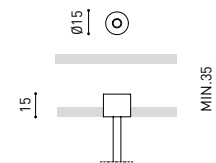

Wire Trimless Accessory is a collection of accessories for fitting tensioners and cables to Arkoslight luminaires suspended directly from the ceiling with any visible ceiling rose or fixings. This achieves a minimalist application with a visually tidy finish.

With Wire Trimless Accessory the items adjacent to the ceiling of the standard product (ceiling roses, fixings, driver boxes, etc.) are concealed by a simple recessed application.

Wire Trimless Accessory reduces the visual impact of the installation leading to extremely minimalist aesthetics. The wires come out of the ceiling material as a part of the structure. This detail creates a much purer, more essential layout, particular when several luminaires are fitted in an arrangement.