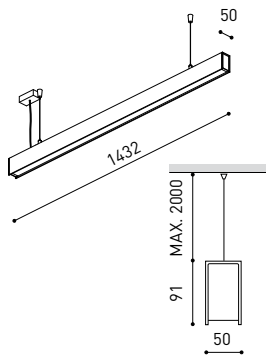

DIMENSIONS

ACCESSORIES

WIRE TRIMLESS ACCESSORY

Name	FIFTY SUSP 150 DIM DALI/PUSH 4000K NT
Reference	A2330322NT
Color	Textured black
RAL	9005
Category	SUSPENSION

PRODUCT

Light source	LED
Gross luminous flux	3750 Lm
Power	25,5 W
Power values of the system	28,98 W
Colour temperature	4000 K
Colour Rendering Index	CRI>90
Chromatic stability	MacAdam Step 2
Light beam angle	102°
Lighting efficiency	70%
Efficacy	147 Lm/W
Current intensity	600 mA
Dimming	DALI / Push
Control through bluetooth	Please Consult
Driver	Included
Electrical insulation class	⊕
Voltage	220 V/240 V
Frequency	50/60 Hz
Energy efficiency	A+
LED lifespan	L80B10 (Tc=80°C) >60.000h

LIGHTING INFORMATION

Ingress Protection	IP20
Cord length	Max. 2 m
Fast adjustment tensioner	Yes
Diffuser included	Yes
Weight	5920 g.
Packaged weight	8170 g.
Packaging dimensions	Ø168 x 1590 mm
Units per package	1
Materials	Aluminium / Polycarbonate