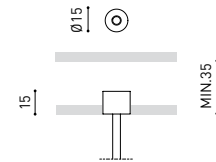

PRODUCT	
Model	Mains Thick Trimless
Reference	A023-00-02- | W | N |
Colour	W ☐ RAL 9016 | N ☐ RAL 9005
Category	Accessories