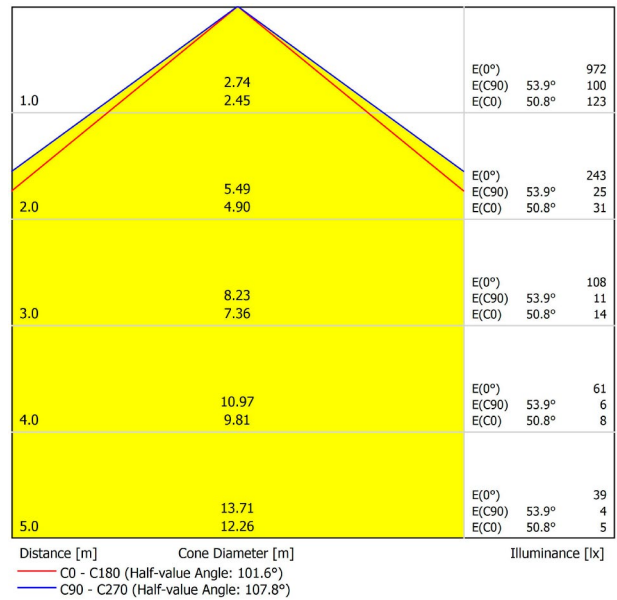

DIMENSIONS

ACCESSORIES

WIRE TRIMLESS ACCESSORY

Name	FIFTY SUSP 150 DIM DALI/PUSH 4000K WT
Reference	A2330322WT
Color	Textured white
RAL	9016
Category	SUSPENSION

PRODUCT

Light source	LED
Gross luminous flux	3750 Lm
Power	25,5 W
Power values of the system	28,98 W
Colour temperature	4000 K
Colour Rendering Index	CRI>90
Chromatic stability	MacAdam Step 2
Light beam angle	102°
Lighting efficiency	70%
Efficacy	147 Lm/W
Current intensity	600 mA
Dimming	DALI / Push
Control through bluetooth	Please Consult
Driver	Included
Electrical insulation class	⊕
Voltage	220 V/240 V
Frequency	50/60 Hz
Energy efficiency	A+
LED lifespan	L80B10 (Tc=80°C) >60.000h

LIGHTING INFORMATION

Ingress Protection	IP20
Cord length	Max. 2 m
Fast adjustment tensioner	Yes
Diffuser included	Yes
Weight	5920 g.
Packaged weight	8170 g.
Packaging dimensions	Ø168 x 1590 mm
Units per package	1
Materials	Aluminium / Polycarbonate

OTHER DATA

Fifty Suspension, is Arkoslight's LED profile for suspension. With its diffuse and longitudinal lighting it remarks the architectonic structure.

POLAR DIAGRAM

CONICAL DIAGRAM

FIFTY SUSPENSION

FEED