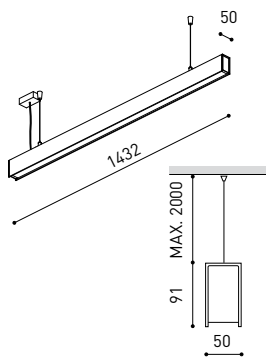

DIMENSIONS

ACCESSORIES

WIRE TRIMLESS ACCESSORY

Name	FIFTY SUSP 150 DIM DALI/PUSH 4000K WT
Reference	A2330322WT
Color	Textured white
RAL	9016
Category	SUSPENSION

PRODUCT

Light source	LED
Gross luminous flux	3750 Lm
Power	25,5 W
Power values of the system	28,98 W
Colour temperature	4000 K
Colour Rendering Index	CRI>90
Chromatic stability	MacAdam Step 2
Light beam angle	102°
Lighting efficiency	70%
Efficacy	147 Lm/W
Current intensity	600 mA
Dimming	DALI / Push
Control through bluetooth	Please Consult
Driver	Included
Electrical insulation class	⊕
Voltage	220 V/240 V
Frequency	50/60 Hz
Energy efficiency	A+
LED lifespan	L80B10 (Tc=80°C) >60.000h

LIGHTING INFORMATION

Ingress Protection	IP20
Cord length	Max. 2 m
Fast adjustment tensioner	Yes
Diffuser included	Yes
Weight	5920 g.
Packaged weight	8170 g.
Packaging dimensions	Ø168 x 1590 mm
Units per package	1
Materials	Aluminium / Polycarbonate