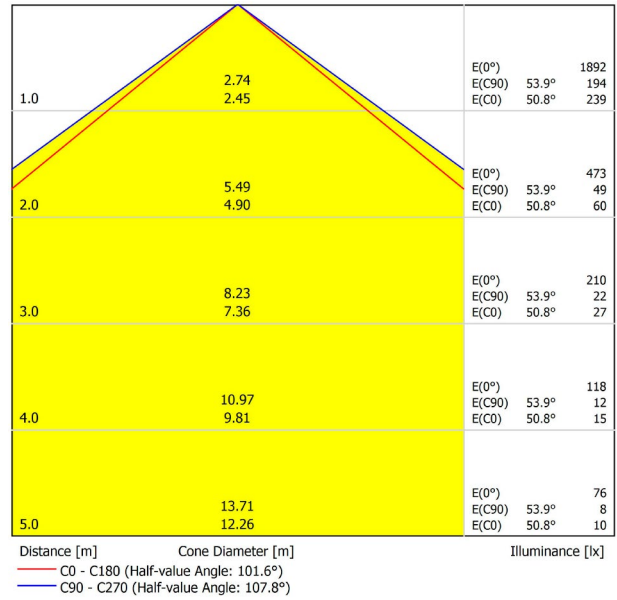

CONICAL DIAGRAM