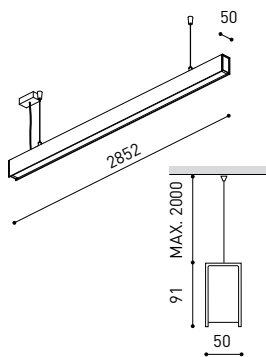

## DIMENSIONS

## OTHER DATA

Ingress Protection	IP20
Cord length	Max. 2 m
Fast adjustment tensioner	Yes
Diffuser included	Yes
Weight	11830 g.
Packaged weight	16230 g.
Packaging dimensions	Ø168 × 3005 mm
Units per package	1
Materials	Aluminium / Polycarbonate