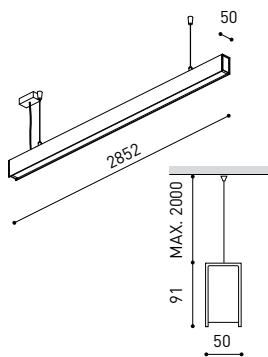

## DIMENSIONS

## OTHER DATA

Ingress Protection	IP20
Cord length	Max. 2 m
Fast adjustment tensioner	Yes
Diffuser included	Yes
Weight	11830 g.
Packaged weight	16230 g.
Packaging dimensions	Ø168 × 3005 mm
Units per package	1
Materials	Aluminium / Polycarbonate