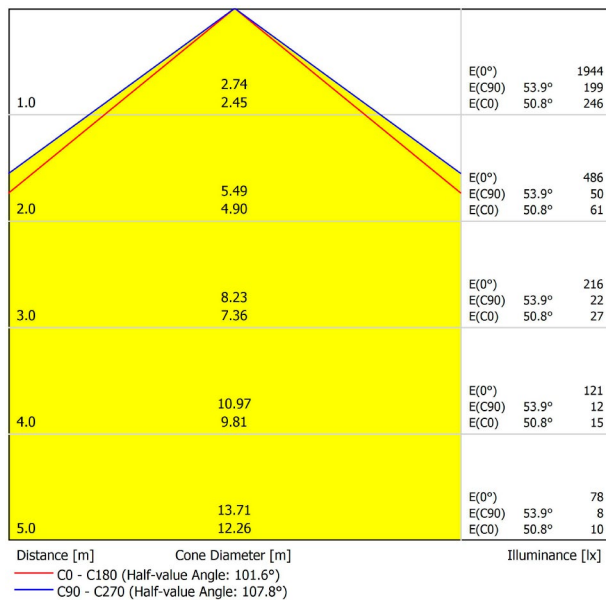

## PRODUCT

Light source	LED
Gross luminous flux	7500 Lm
Power	51 W
Power values of the system	60,00 W
Colour temperature	4000 K
Colour Rendering Index	CRI>90
Chromatic stability	MacAdam Step 2
Light beam angle	102°
Lighting efficiency	70%
Efficacy	147 Lm/W
Current intensity	600 mA
Control through bluetooth	Please Consult
Driver	Included
Electrical insulation class	⊕
Voltage	220 V/240 V
Frequency	50/60 Hz
Energy efficiency	A+
LED lifespan	L80B10 (Tc=80°C) >60.000h

## OTHER DATA

Fifty Suspension, is Arkoslight's LED profile for suspension. With its diffuse and longitudinal lighting it remarks the architectonic structure.

POLAR DIAGRAM

CONICAL DIAGRAM