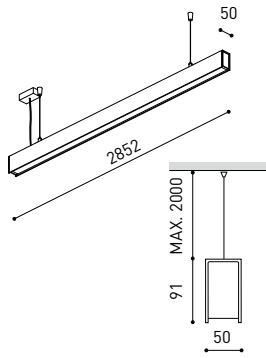

## DIMENSIONS

## LIGHTING INFORMATION

Ingress Protection	IP20
Cord length	Max. 2 m
Fast adjustment tensioner	Yes
Diffuser included	Yes
Weight	11830 g.
Packaged weight	16230 g.
Packaging dimensions	Ø168 × 3005 mm
Units per package	1
Materials	Aluminium / Polycarbonate