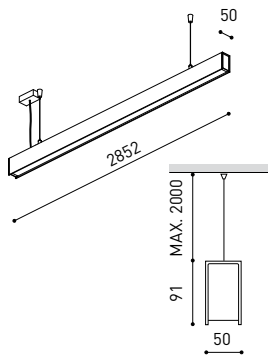

DIMENSIONS

ACCESSORIES

WIRE TRIMLESS ACCESSORY

Name	FIFTY SUSP 300 4000K WT
Reference	A2330412WT
Color	Textured white
RAL	9016
Category	SUSPENSION

PRODUCT

Light source	LED
Gross luminous flux	7500 Lm
Power	51 W
Power values of the system	60,00 W
Colour temperature	4000 K
Colour Rendering Index	CRI>90
Chromatic stability	MacAdam Step 2
Light beam angle	102°
Lighting efficiency	70%
Efficacy	147 Lm/W
Current intensity	600 mA
Control through bluetooth	Please Consult
Driver	Included
Electrical insulation class	⊕
Voltage	220 V/240 V
Frequency	50/60 Hz
Energy efficiency	A+
LED lifespan	L80B10 (Tc=80°C) >60.000h

LIGHTING INFORMATION

OTHER DATA

Ingress Protection	IP20
Cord length	Max. 2 m
Fast adjustment tensioner	Yes
Diffuser included	Yes
Weight	11830 g.
Packaged weight	16230 g.
Packaging dimensions	Ø168 × 3005 mm
Units per package	1
Materials	Aluminium / Polycarbonate

Fifty Suspension, is Arkoslight's LED profile for suspension. With its diffuse and longitudinal lighting it remarks the architectonic structure.

POLAR DIAGRAM

CONICAL DIAGRAM

FEED

PRODUCT	
Model	Mains Trimless
Reference	A023-00-01- W N
Colour	W <input type="checkbox"/> RAL 9016 N <input type="checkbox"/> RAL 9005
Category	Accessories