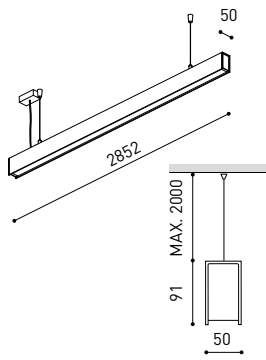

## DIMENSIONS

## ACCESSORIES

WIRE TRIMLESS ACCESSORY

Name	FIFTY SUSP 300 DIM DALI/PUSH 3000K NT
Reference	A2330421NT
Color	Textured black
RAL	9005
Category	SUSPENSION

## LIGHTING INFORMATION

Ingress Protection	IP20
Cord length	Max. 2 m
Fast adjustment tensioner	Yes
Diffuser included	Yes
Weight	11830 g.
Packaged weight	16230 g.
Packaging dimensions	Ø168 × 3005 mm
Units per package	1
Materials	Aluminium / Polycarbonate