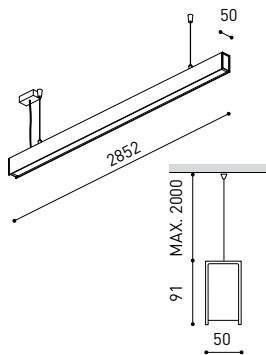

DIMENSIONS

ACCESSORIES

WIRE TRIMLESS ACCESSORY

Name	FIFTY SUSP 300 DIM DALI/PUSH 3000K WT
Reference	A2330421WT
Color	Textured white
RAL	9016
Category	SUSPENSION

PRODUCT

Light source	LED
Gross luminous flux	7300 Lm
Power	51 W
Power values of the system	57,95 W
Colour temperature	3000 K
Colour Rendering Index	CRI>90
Chromatic stability	MacAdam Step 2
Light beam angle	102°
Lighting efficiency	70%
Efficacy	143 Lm/W
Current intensity	600 mA
Dimming	DALI / Push
Control through bluetooth	Please Consult
Driver	Included
Electrical insulation class	⊕
Voltage	220 V/240 V
Frequency	50/60 Hz
Energy efficiency	A+
LED lifespan	L80B10 (Tc=80°C) >60.000h

LIGHTING INFORMATION

Ingress Protection	IP20
Cord length	Max. 2 m
Fast adjustment tensioner	Yes
Diffuser included	Yes
Weight	11830 g.
Packaged weight	16230 g.
Packaging dimensions	Ø168 x 3005 mm
Units per package	1
Materials	Aluminium / Polycarbonate

OTHER DATA

Fifty Suspension, is Arkoslight's LED profile for suspension. With its diffuse and longitudinal lighting it remarks the architectonic structure.

POLAR DIAGRAM

CONICAL DIAGRAM

FEED

PRODUCT	
Model	Mains Trimless
Reference	A023-00-01- W N
Colour	W <input type="checkbox"/> RAL 9016 N <input type="checkbox"/> RAL 9005
Category	Accessories