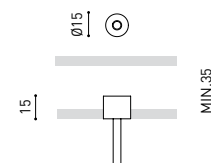

Wire Trimless Accessory is a collection of accessories for fitting tensioners and cables to Arkoslight luminaires suspended directly from the ceiling with any visible ceiling rose or fixings. This achieves a minimalist application with a visually tidy finish.

With Wire Trimless Accessory the items adjacent to the ceiling of the standard product (ceiling roses, fixings, driver boxes, etc.) are concealed by a simple recessed application.

Wire Trimless Accessory reduces the visual impact of the installation leading to extremely minimalist aesthetics. The wires come out of the ceiling material as a part of the structure. This detail creates a much purer, more essential layout, particular when several luminaires are fitted in an arrangement.