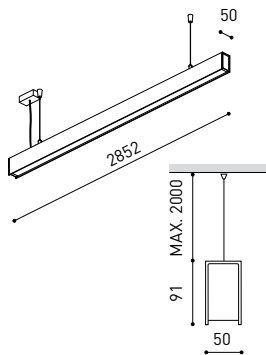

DIMENSIONS

ACCESSORIES

WIRE TRIMLESS ACCESSORY

| | |
|-----------|---------------------------------------|
| Name | FIFTY SUSP 300 DIM DALI/PUSH 4000K NT |
| Reference | A2330422NT |
| Color | Textured black |
| RAL | 9005 |
| Category | SUSPENSION |

LIGHTING INFORMATION

| | |
|---------------------------|---------------------------|
| Ingress Protection | IP20 |
| Cord length | Max. 2 m |
| Fast adjustment tensioner | Yes |
| Diffuser included | Yes |
| Weight | 11830 g. |
| Packaged weight | 16230 g. |
| Packaging dimensions | Ø168 x 3005 mm |
| Units per package | 1 |
| Materials | Aluminium / Polycarbonate |