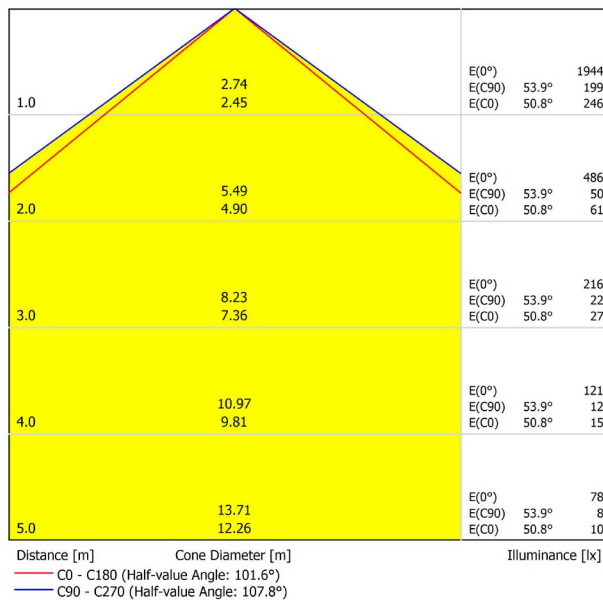

CONICAL DIAGRAM