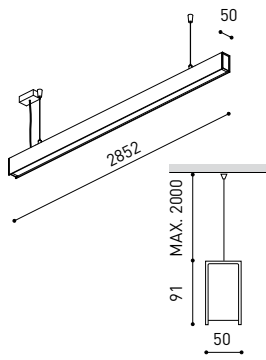

## DIMENSIONS

## ACCESSORIES

WIRE TRIMLESS ACCESSORY

Name	FIFTY SUSP 300 DIM DALI/PUSH 4000K WT
Reference	A2330422WT
Color	Textured white
RAL	9016
Category	SUSPENSION

## LIGHTING INFORMATION

Ingress Protection	IP20
Cord length	Max. 2 m
Fast adjustment tensioner	Yes
Diffuser included	Yes
Weight	11830 g.
Packaged weight	16230 g.
Packaging dimensions	Ø168 x 3005 mm
Units per package	1
Materials	Aluminium / Polycarbonate