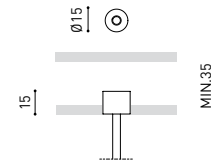

PRODUCT	
Model	Mains Thick Trimless
Reference	A023-00-02- | W | N |
Colour	W ☐ RAL 9016 | N ☐ RAL 9005
Category	Accessories

As many pieces as needed according to your product