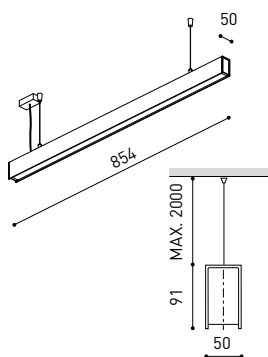

DIMENSIONS

ACCESSORIES

Name	FIFTY SUSP CUSTOM 90 3000K NT
Reference	A2331111NT
Color	Textured black
RAL	9005
Category	CUSTOM SYSTEMS

PRODUCT

FIFTY SUSP CUSTOM 90 3000K NT

A2331111NT

Textured black

9005

CUSTOM SYSTEMS

LIGHTING INFORMATION

Light source	LED
Gross luminous flux	2190 Lm
Power	15,3 W
Power values of the system	18,00 W
Colour temperature	3000 K
Colour Rendering Index	CRI>90
Chromatic stability	MacAdam Step 2
Light beam angle	102°
Lighting efficiency	70%
Efficacy	143 Lm/W
Current intensity	600 mA
Control through bluetooth	Please Consult
Driver	Included - Fast Connect
Electrical insulation class	⊕
Voltage	220 V/240 V
Frequency	50/60 Hz
Energy efficiency	A+
LED lifespan	L80B10 (Tc=80°C) >60.000h

OTHER DATA

Ingress Protection	IP20
Diffuser included	Yes
Weight	3550 g.
Packaged weight	4990 g.
Packaging dimensions	Ø168 × 1020 mm
Units per package	1
Materials	Aluminium / Polycarbonate

Fifty Custom, is Arkoslight's profile solution for surface, recessed, suspension or wall applications for lighting projects where a very specific length is required. A tailored suit.